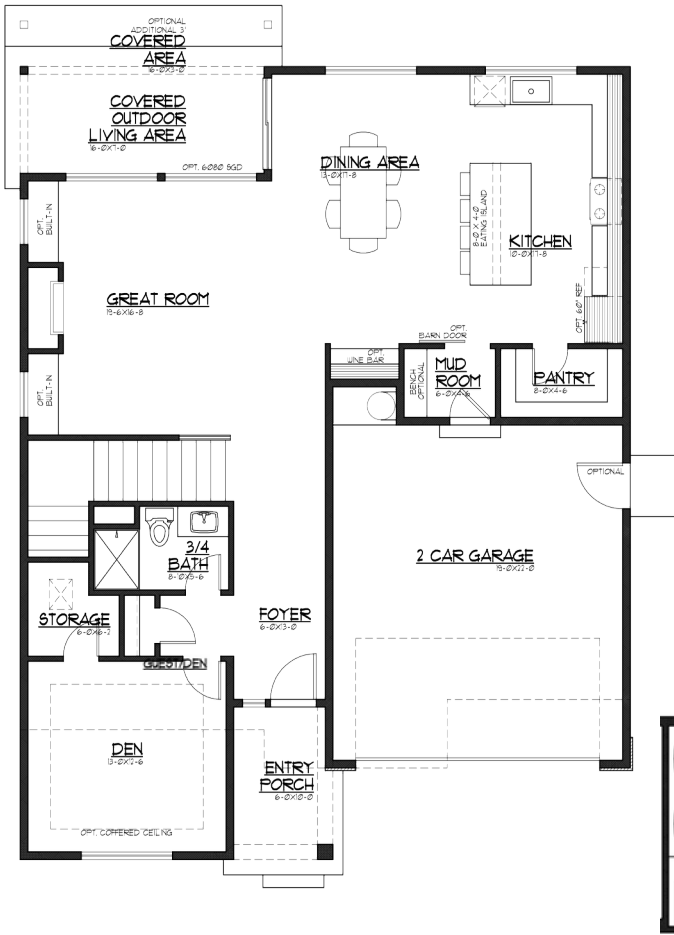

3032 Sq Ft.

# Firdrona Crest Lot 9

3 Bedrooms | Den/Guest | Leisure Loft | 2.75 Baths | Covered Outdoor Living | 2 Car Garage

## Elevation A

Modern Farmhouse

1ST FLOOR

2ND FLOOR

JK Monarch seeks to constantly improve our homes, and to that end we reserve the right to change features, brand names, dimensions, architectural details, and designs. This document is for illustrative purposes and drawings are not to scale. Finishes, styles, and amenities shown may not be included, even under signed contract.