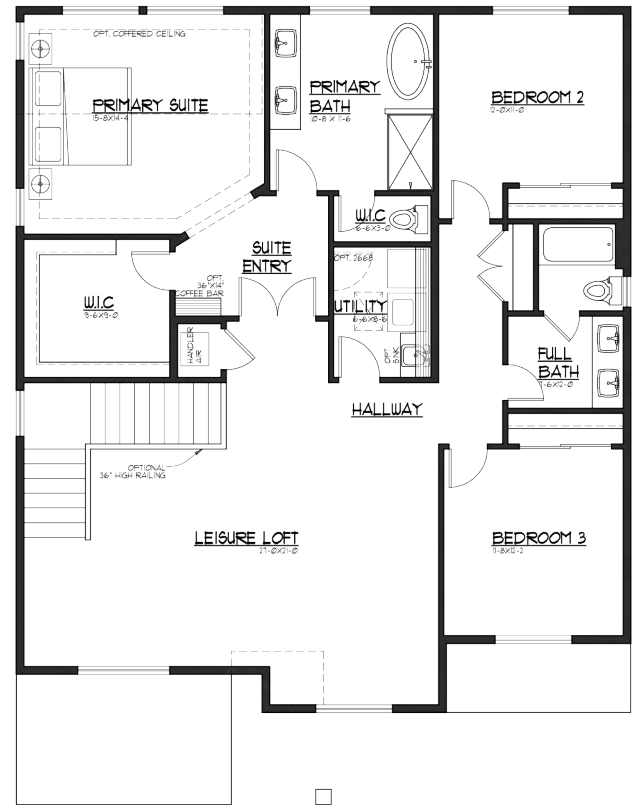

3032 Sq Ft.

# Firdrona Crest Lot 9

3 Bedrooms | Den/Guest | Leisure Loft | 2.75 Baths | Covered Outdoor Living | 2 Car Garage

## Elevation A

Modern Farmhouse

1ST FLOOR

2ND FLOOR

JK Monarch seeks to constantly improve our homes, and to that end we reserve the right to change features, brand names, dimensions, architectural details, and designs. This document is for illustrative purposes and drawings are not to scale. Finishes, styles, and amenities shown may not be included, even under signed contract.