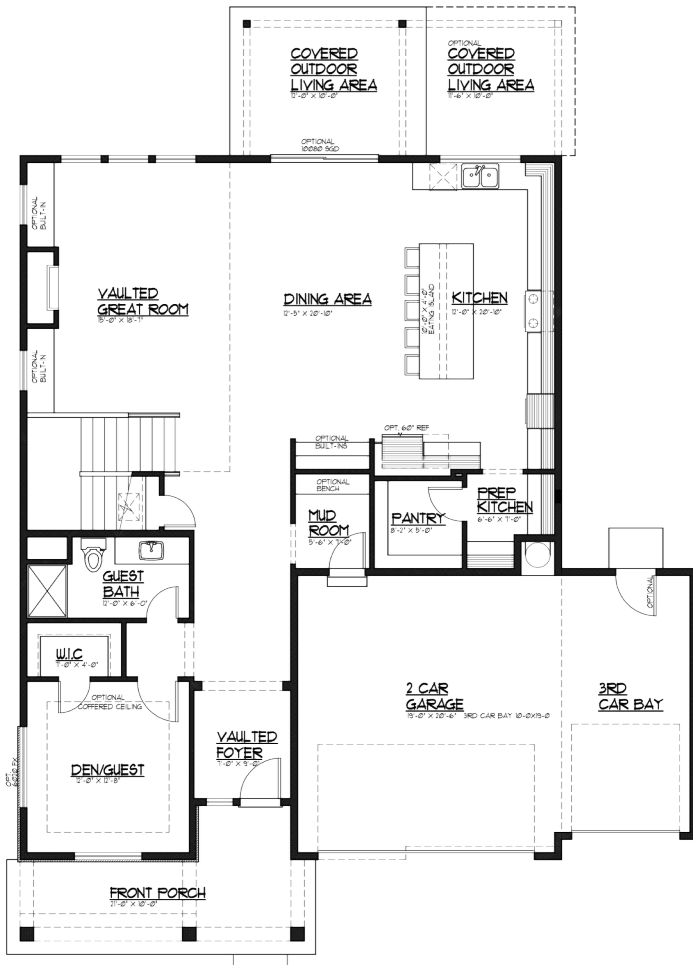

3255 Sq Ft. Glacier Point at Tehaleh lot 1507

4 Bedrooms | Den/Guest | Prep Kitchen | Bonus Loft | 2.75 Baths | Covered Outdoor Living | 3 Car Garage

Elevation A

Modern Farmhouse

1ST FLOOR

2ND FLOOR

Primary Bath Shower Option