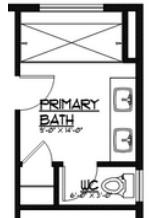

3255 Sq Ft. Glacier Point at Tehaleh lot 1507

4 Bedrooms | Den/Guest | Prep Kitchen | Bonus Loft | 2.75 Baths | Covered Outdoor Living | 3 Car Garage

Elevation A

Modern Farmhouse

1ST FLOOR

2ND FLOOR

Primary Bath Shower Option