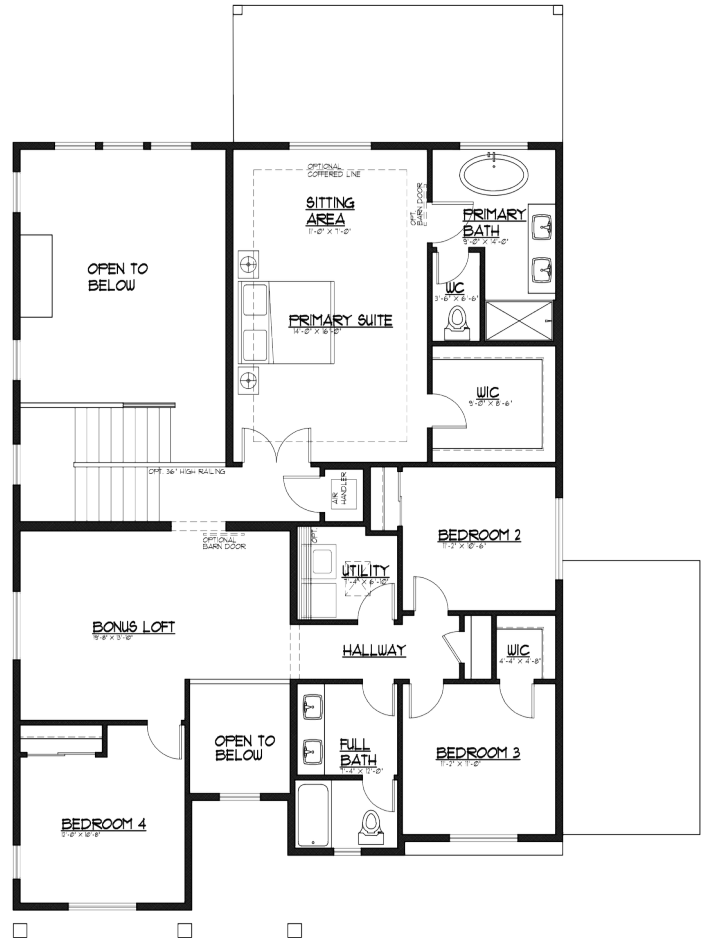

3162 sq Ft.

# Boise Creek Cove 1

4 Bedrooms | Den/Guest | Bonus Loft | 2.75 Baths | Covered Outdoor Living | 3 Car Garage

## Elevation D

Modern Farmhouse

1ST FLOOR

2ND FLOOR

JK Monarch seeks to constantly improve our homes, and to that end we reserve the right to change features, brand names, dimensions, architectural details, and designs. This document is for illustrative purposes and drawings are not to scale. Finishes, styles, and amenities shown may not be included, even under signed contract.