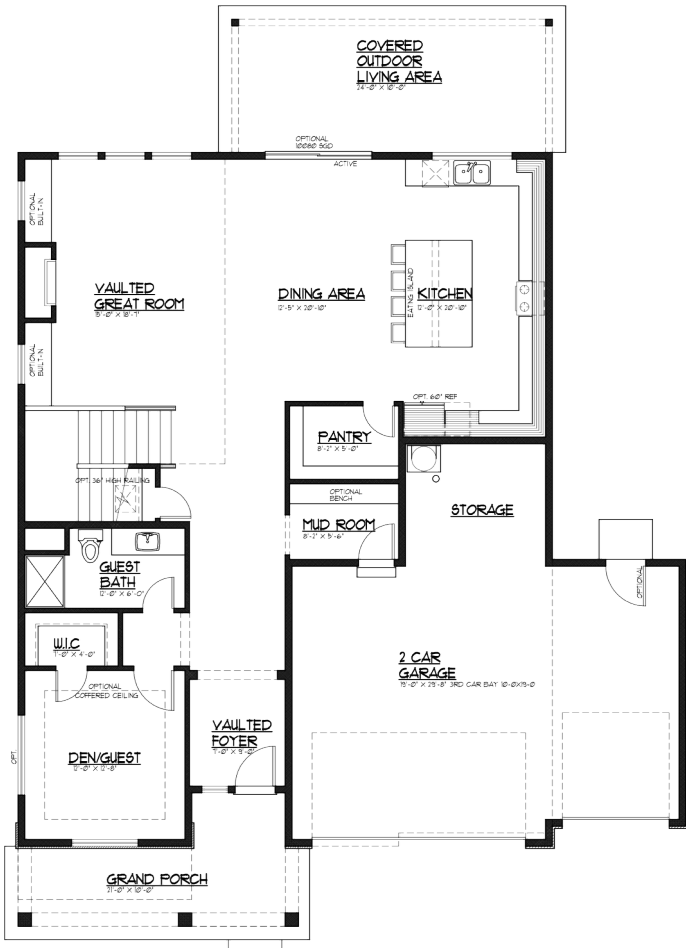

3162 sq Ft.

# Boise Creek Cove 1

4 Bedrooms | Den/Guest | Bonus Loft | 2.75 Baths | Covered Outdoor Living | 3 Car Garage

## Elevation D

Modern Farmhouse

1ST FLOOR

2ND FLOOR

JK Monarch seeks to constantly improve our homes, and to that end we reserve the right to change features, brand names, dimensions, architectural details, and designs. This document is for illustrative purposes and drawings are not to scale. Finishes, styles, and amenities shown may not be included, even under signed contract.