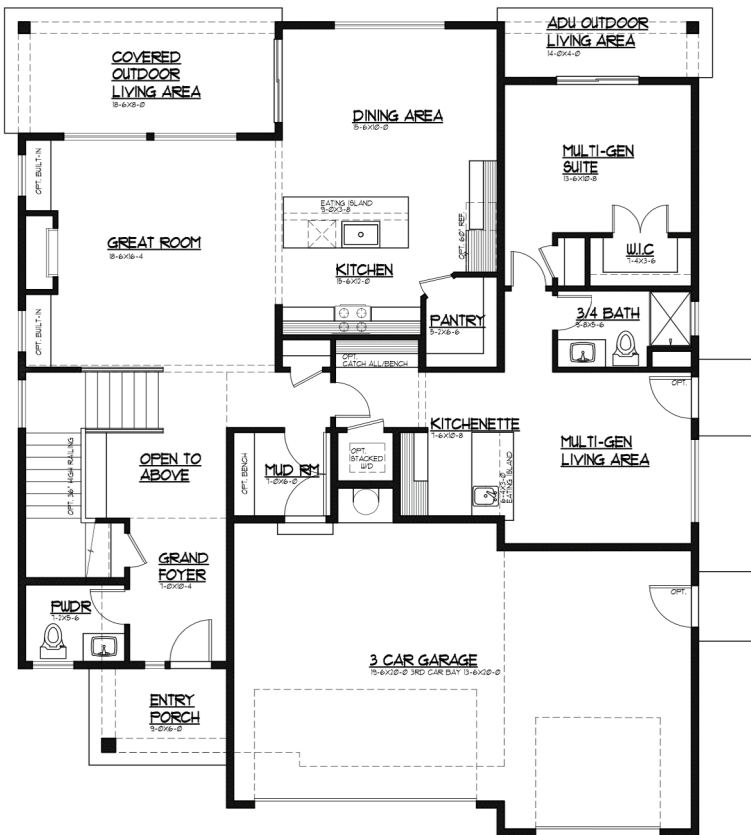

3340 sq Ft. Trails End at Brookdale

Multi-Gen on Main | 3 Bedrooms | Leisure Loft | 2.75 Baths | Covered Outdoor Living | 3 Car Garage

Elevation A
Modern Farmhouse

Elevation C
Craftsman

Elevation D
Transitional

1ST FLOOR

2ND FLOOR

JK Monarch seeks to constantly improve our homes, and to that end we reserve the right to change features, brand names, dimensions, architectural details, and designs. This document is for illustrative purposes and drawings are not to scale. Finishes, styles, and amenities shown may not be included, even under signed contract.