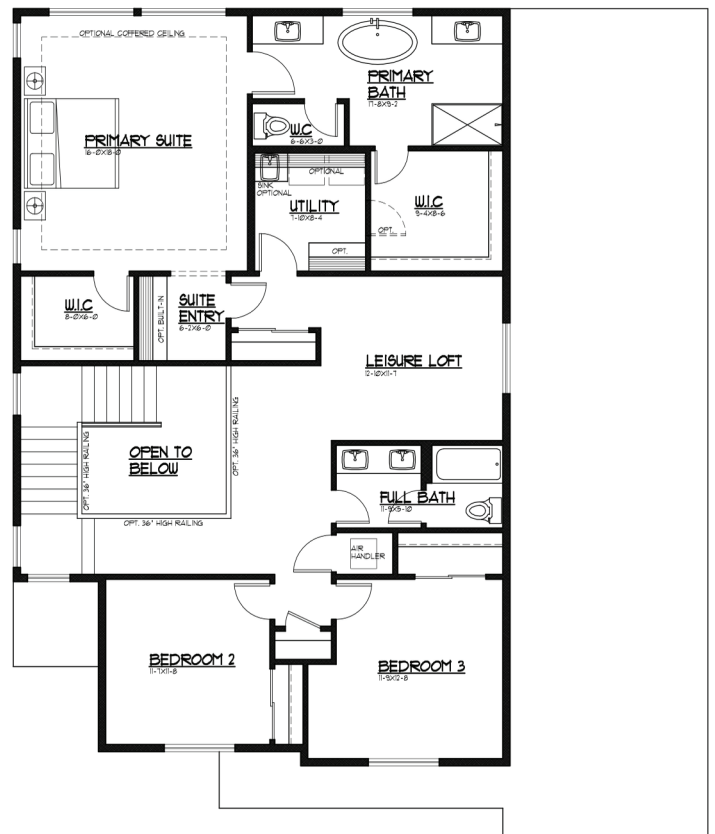

3340 sq Ft. Trails End at Brookdale

Multi-Gen on Main | 3 Bedrooms | Leisure Loft | 2.75 Baths | Covered Outdoor Living | 3 Car Garage

Elevation A
Modern Farmhouse

Elevation C
Craftsman

Elevation D
Transitional

1ST FLOOR

2ND FLOOR

JK Monarch seeks to constantly improve our homes, and to that end we reserve the right to change features, brand names, dimensions, architectural details, and designs. This document is for illustrative purposes and drawings are not to scale. Finishes, styles, and amenities shown may not be included, even under signed contract.