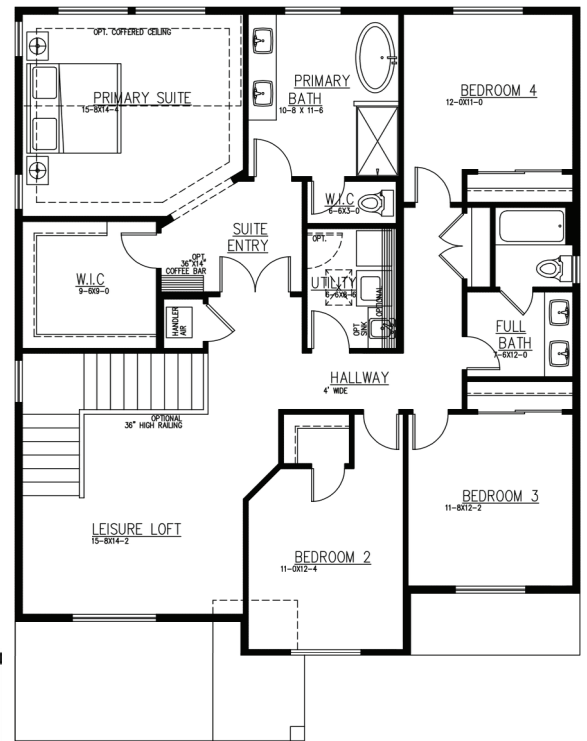

3032 Sq Ft. Trails End at Brookdale

4 Bedrooms | Den/Guest | Leisure Loft | 2.75 Baths | Covered Outdoor Living | 2 Car Garage

Elevation A

Modern Farmhouse

Elevation C

Craftsman

Elevation D

Transitional

1ST FLOOR

2ND FLOOR

JK Monarch seeks to constantly improve our homes, and to that end we reserve the right to change features, brand names, dimensions, architectural details, and designs. This document is for illustrative purposes and drawings are not to scale. Finishes, styles, and amenities shown may not be included, even under signed contract.