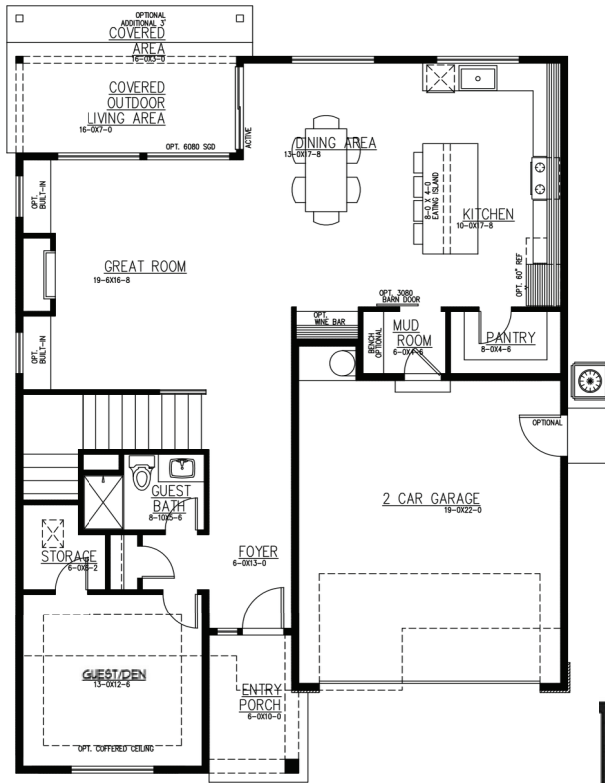

3032 Sq Ft. Trails End at Brookdale

4 Bedrooms | Den/Guest | Leisure Loft | 2.75 Baths | Covered Outdoor Living | 2 Car Garage

Elevation A

Modern Farmhouse

Elevation C

Craftsman

Elevation D

Transitional

1ST FLOOR

2ND FLOOR

JK Monarch seeks to constantly improve our homes, and to that end we reserve the right to change features, brand names, dimensions, architectural details, and designs. This document is for illustrative purposes and drawings are not to scale. Finishes, styles, and amenities shown may not be included, even under signed contract.