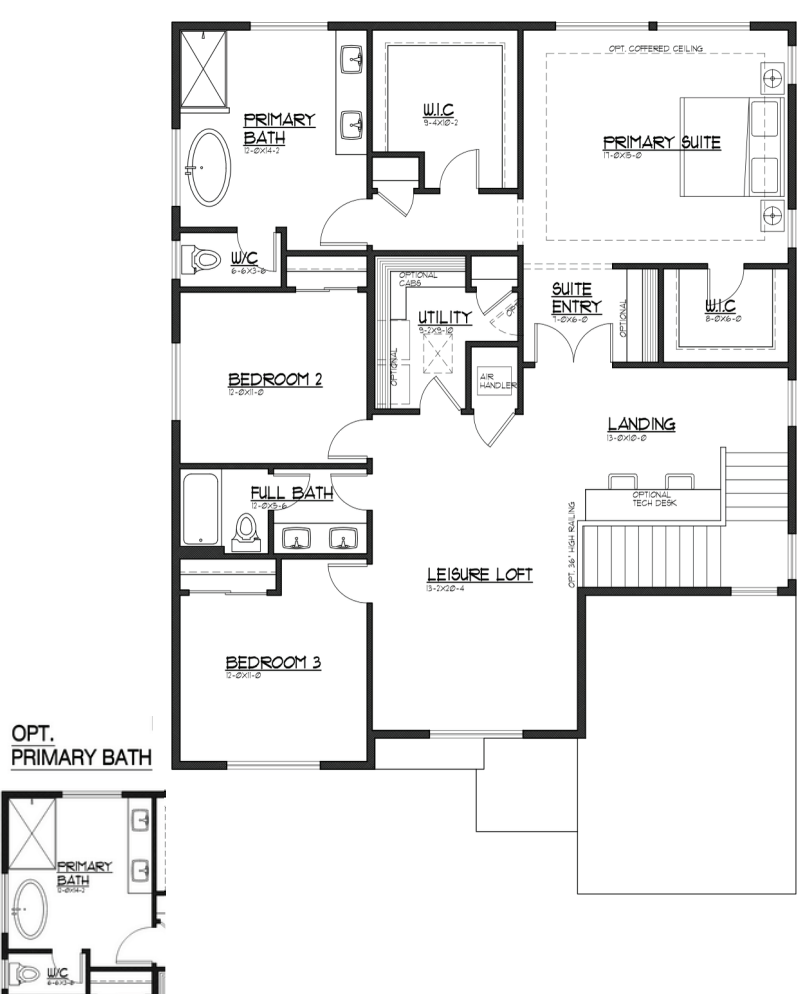

# 2975 sq Ft. Trails End at Brookdale 194

4 Bedrooms | Leisure Loft | 2.75 Baths | Covered Outdoor Living | 4 Car Tandem Garage

## Elevation A

Modern Farmhouse

1ST FLOOR

2ND FLOOR

JK Monarch seeks to constantly improve our homes, and to that end we reserve the right to change features, brand names, dimensions, architectural details, and designs. This document is for illustrative purposes and drawings are not to scale. Finishes, styles, and amenities shown may not be included, even under signed contract.