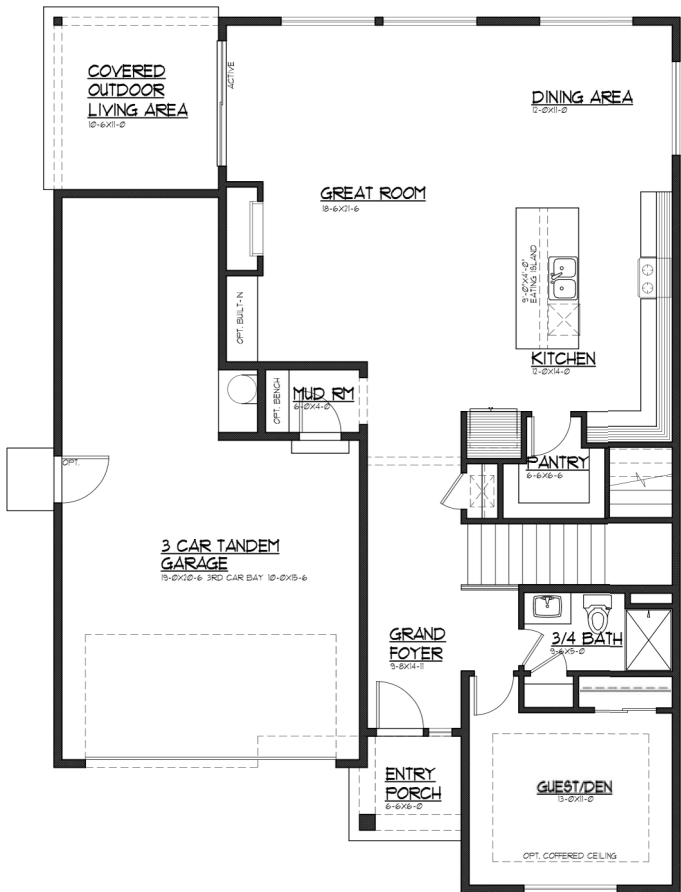

# 2975 sq Ft. Trails End at Brookdale 194

4 Bedrooms | Leisure Loft | 2.75 Baths | Covered Outdoor Living | 4 Car Tandem Garage

## Elevation A

Modern Farmhouse

1ST FLOOR

2ND FLOOR

JK Monarch seeks to constantly improve our homes, and to that end we reserve the right to change features, brand names, dimensions, architectural details, and designs. This document is for illustrative purposes and drawings are not to scale. Finishes, styles, and amenities shown may not be included, even under signed contract.