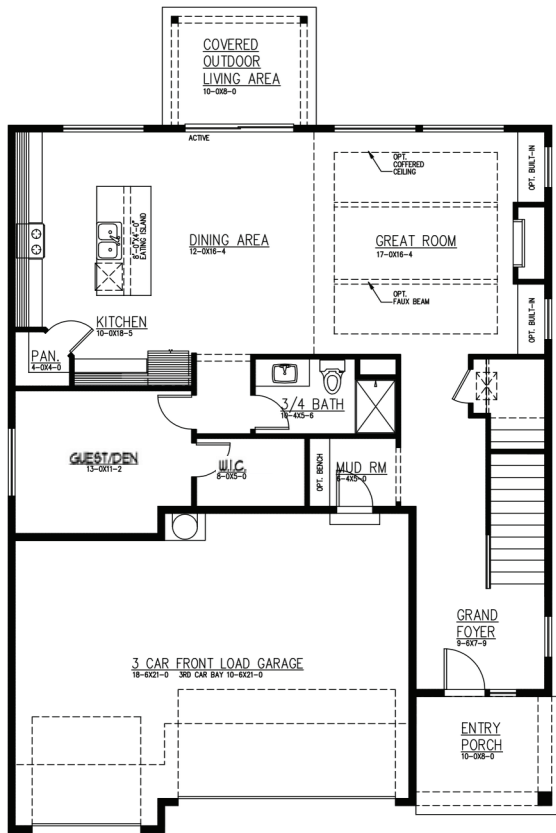

2872 sq Ft. Trails End at Brookdale

3 Bedrooms | Guest/Den | Leisure Loft | 2.75 Baths | Covered Outdoor Living | 3 Car Garage

Elevation A
Modern Farmhouse

Elevation C
Craftsman

Elevation D
Transitional

1ST FLOOR

2ND FLOOR

OPT. PRIMARY BATH

JK Monarch seeks to constantly improve our homes, and to that end we reserve the right to change features, brand names, dimensions, architectural details, and designs. This document is for illustrative purposes and drawings are not to scale. Finishes, styles, and amenities shown may not be included, even under signed contract.