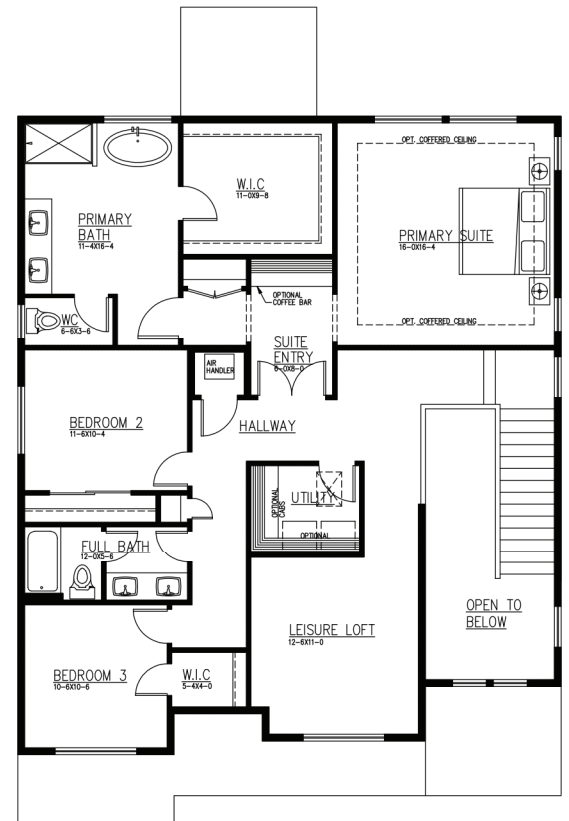

2872 sq Ft. Trails End at Brookdale

3 Bedrooms | Guest/Den | Leisure Loft | 2.75 Baths | Covered Outdoor Living | 3 Car Garage

Elevation A
Modern Farmhouse

Elevation C
Craftsman

Elevation D
Transitional

1ST FLOOR

2ND FLOOR

OPT. PRIMARY BATH

JK Monarch seeks to constantly improve our homes, and to that end we reserve the right to change features, brand names, dimensions, architectural details, and designs. This document is for illustrative purposes and drawings are not to scale. Finishes, styles, and amenities shown may not be included, even under signed contract.