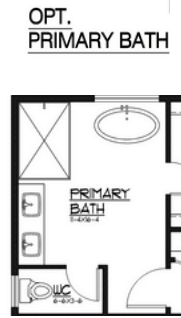

2872 sq Ft. Trails End at Brookdale 204

3 Bedrooms | Den/Guest | Leisure Loft | 2.75 Baths | Covered Outdoor Living | 3 Car Garage

Elevation A Modern Farmhouse

1ST FLOOR

2ND FLOOR

JK Monarch seeks to constantly improve our homes, and to that end we reserve the right to change features, brand names, dimensions, architectural details, and designs. This document is for illustrative purposes and drawings are not to scale. Finishes, styles, and amenities shown may not be included, even under signed contract.