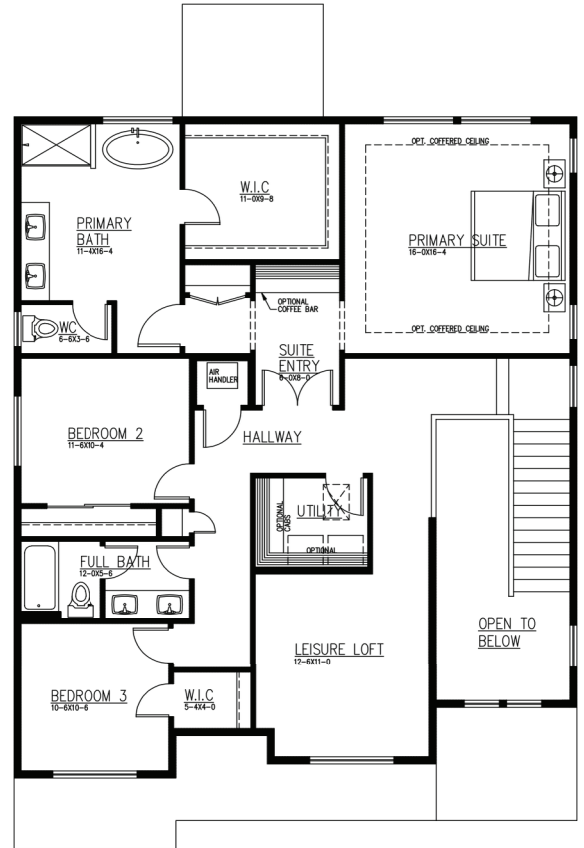

2872 sq Ft. Trails End at Brookdale 204

3 Bedrooms | Den/Guest | Leisure Loft | 2.75 Baths | Covered Outdoor Living | 3 Car Garage

Elevation A Modern Farmhouse

1ST FLOOR

2ND FLOOR

JK Monarch seeks to constantly improve our homes, and to that end we reserve the right to change features, brand names, dimensions, architectural details, and designs. This document is for illustrative purposes and drawings are not to scale. Finishes, styles, and amenities shown may not be included, even under signed contract.