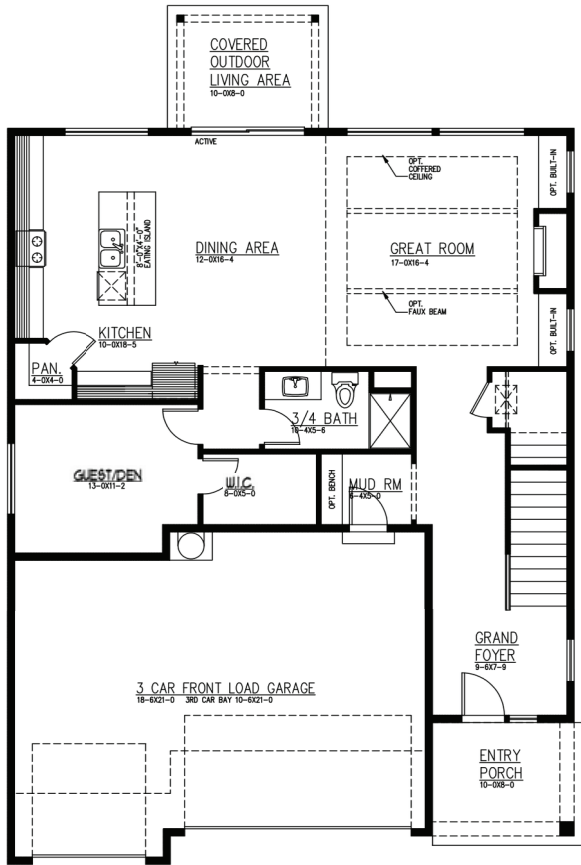

2872 sq Ft. Trails End at Brookdale 204

3 Bedrooms | Den/Guest | Leisure Loft | 2.75 Baths | Covered Outdoor Living | 3 Car Garage

Elevation A Modern Farmhouse

1ST FLOOR

2ND FLOOR

JK Monarch seeks to constantly improve our homes, and to that end we reserve the right to change features, brand names, dimensions, architectural details, and designs. This document is for illustrative purposes and drawings are not to scale. Finishes, styles, and amenities shown may not be included, even under signed contract.