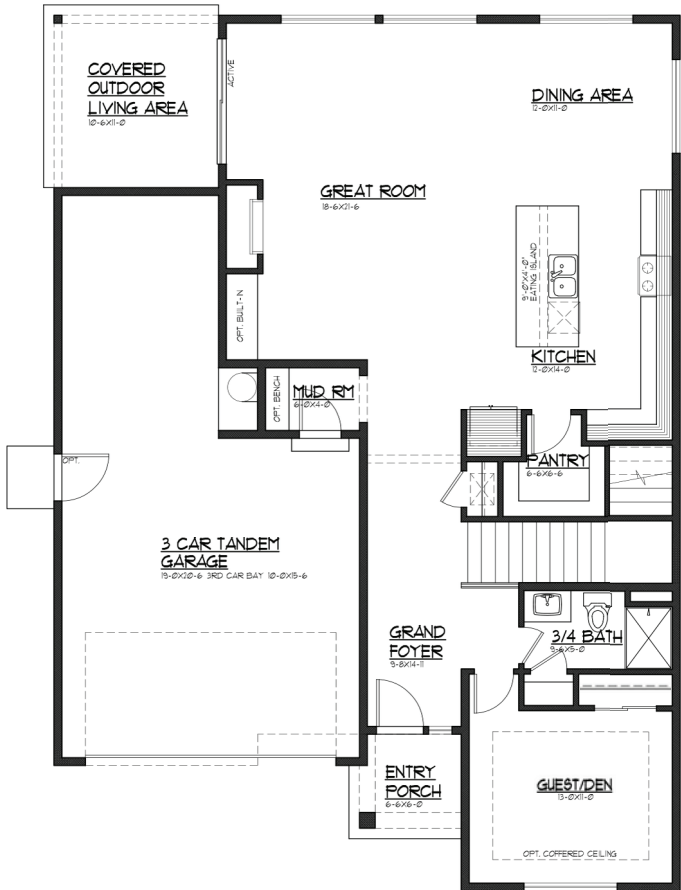

2975 Sq Ft. Trails End at Brookdale 196

4 Bedrooms | Leisure Loft | 2.75 Baths | Covered Outdoor Living | 3 Car Tandem Garage

Elevation A

Modern Farmhouse

1ST FLOOR

2ND FLOOR

JK Monarch seeks to constantly improve our homes, and to that end we reserve the right to change features, brand names, dimensions, architectural details, and designs. This document is for illustrative purposes and drawings are not to scale. Finishes, styles, and amenities shown may not be included, even under signed contract.