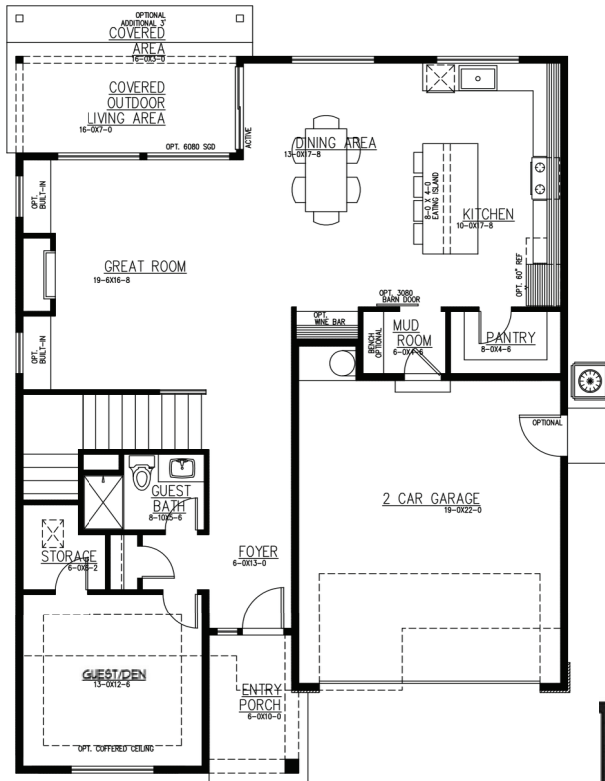

3032 Sq Ft. Trails End at Brookdale

4 Bedrooms | Den/Guest | Leisure Loft | 2.75 Baths | Covered Outdoor Living | 2 Car Garage

Elevation A

Modern Farmhouse

Elevation C

Craftsman

Elevation D

Transitional

1ST FLOOR

2ND FLOOR

JK Monarch seeks to constantly improve our homes, and to that end we reserve the right to change features, brand names, dimensions, architectural details, and designs. This document is for illustrative purposes and drawings are not to scale. Finishes, styles, and amenities shown may not be included, even under signed contract.