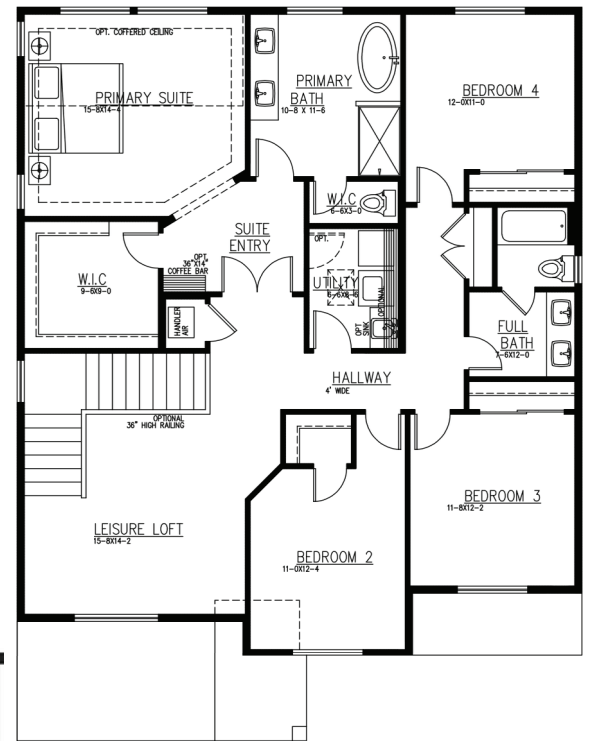

3032 Sq Ft. Trails End at Brookdale

4 Bedrooms | Den/Guest | Leisure Loft | 2.75 Baths | Covered Outdoor Living | 2 Car Garage

Elevation A

Modern Farmhouse

Elevation C

Craftsman

Elevation D

Transitional

1ST FLOOR

2ND FLOOR

JK Monarch seeks to constantly improve our homes, and to that end we reserve the right to change features, brand names, dimensions, architectural details, and designs. This document is for illustrative purposes and drawings are not to scale. Finishes, styles, and amenities shown may not be included, even under signed contract.