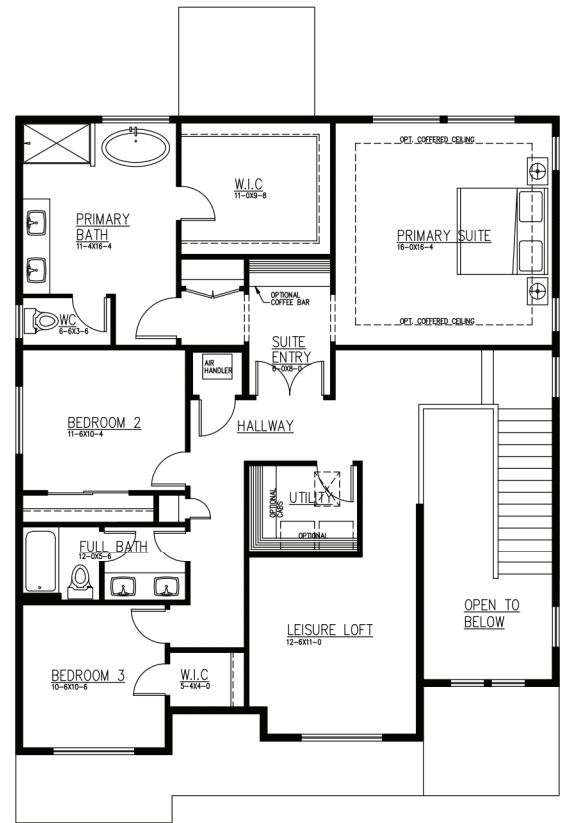

2872 sq Ft. Trails End at Brookdale

3 Bedrooms | Guest/Den | Leisure Loft | 2.75 Baths | Covered Outdoor Living | 3 Car Garage

Elevation A
Modern Farmhouse

Elevation C
Craftsman

Elevation D
Transitional

1ST FLOOR

2ND FLOOR

OPT. PRIMARY BATH

JK Monarch seeks to constantly improve our homes, and to that end we reserve the right to change features, brand names, dimensions, architectural details, and designs. This document is for illustrative purposes and drawings are not to scale. Finishes, styles, and amenities shown may not be included, even under signed contract.