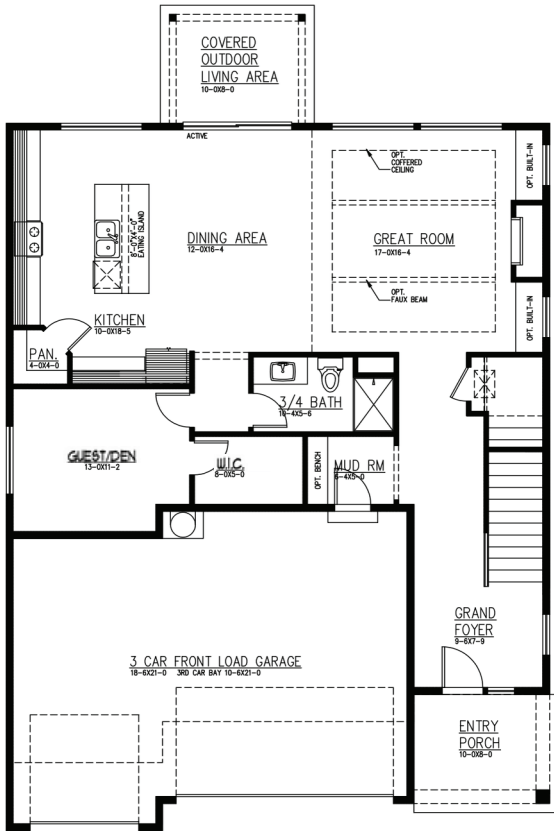

2872 sq Ft. Trails End at Brookdale

3 Bedrooms | Guest/Den | Leisure Loft | 2.75 Baths | Covered Outdoor Living | 3 Car Garage

Elevation A
Modern Farmhouse

Elevation C
Craftsman

Elevation D
Transitional

1ST FLOOR

2ND FLOOR

OPT. PRIMARY BATH

JK Monarch seeks to constantly improve our homes, and to that end we reserve the right to change features, brand names, dimensions, architectural details, and designs. This document is for illustrative purposes and drawings are not to scale. Finishes, styles, and amenities shown may not be included, even under signed contract.