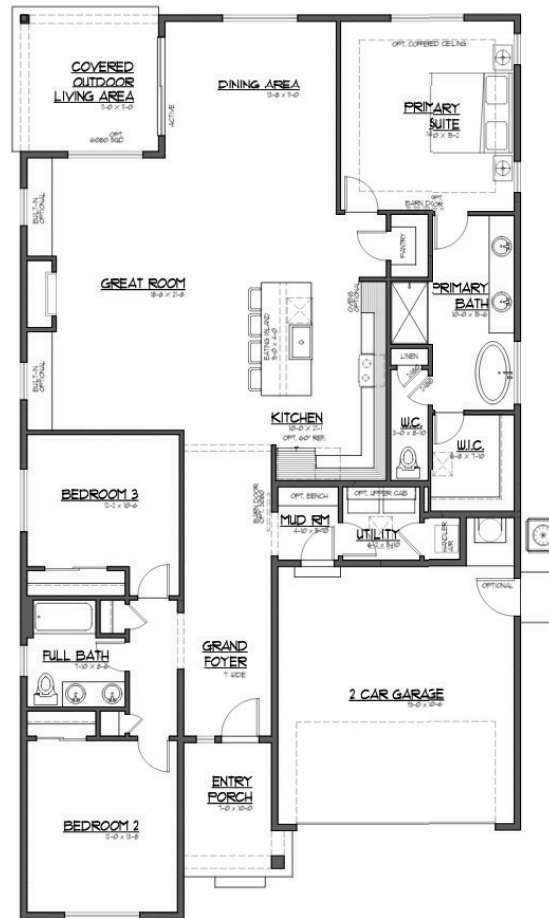

2091 Sq Ft. Three Ceda

3 Bedrooms | 1.75 Baths | Covered Outdoor Living | 2 Car Garage

Elevation A
Modern Farmhouse

Elevation C
Craftsman

RAMBLER

JK Monarch seeks to constantly improve our homes, and to that end we reserve the right to change features, brand names, dimensions, architectural details, and designs. This document is for illustrative purposes and drawings are not to scale. Finishes, styles, and amenities shown may not be included, even under signed contract.