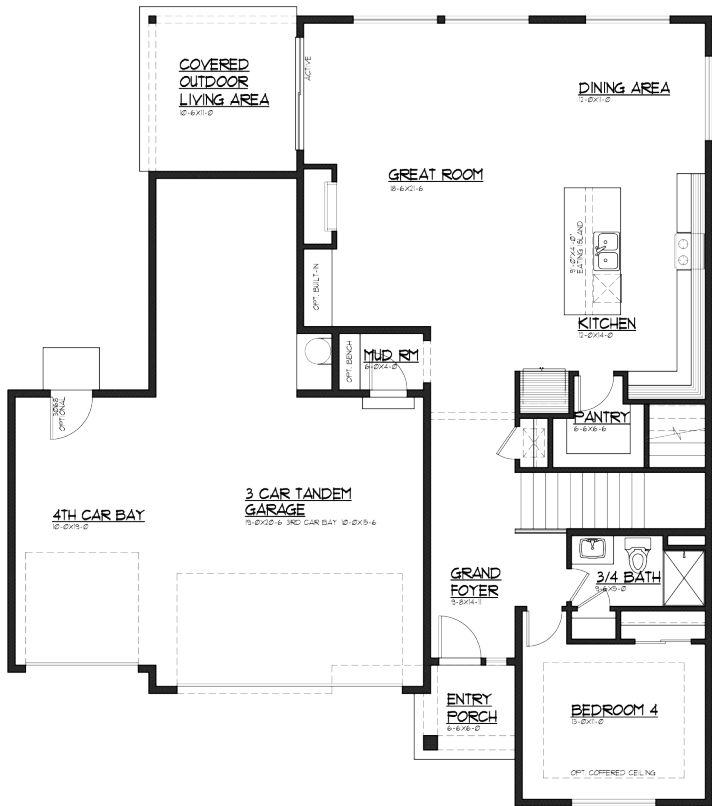

2975 Sq Ft.

Liberty Park 25

4 Bedrooms | Leisure Loft | 2.75 Baths | Covered Outdoor Living | 4 Car Tandem Garage

Elevation A

Modern Farmhouse

1ST FLOOR

2ND FLOOR

JK Monarch seeks to constantly improve our homes, and to that end we reserve the right to change features, brand names, dimensions, architectural details, and designs. This document is for illustrative purposes and drawings are not to scale. Finishes, styles, and amenities shown may not be included, even under signed contract.