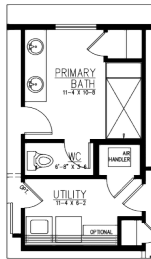

2586 Sq Ft.

Liberty Park 24

4 Bedrooms | Leisure Loft | 2.75 Baths | Covered Outdoor Living | 3 Car Garage

Elevation C Craftsman

1ST FLOOR

2ND FLOOR

OPT. PRIMARY BATH

JK Monarch seeks to constantly improve our homes, and to that end we reserve the right to change features, brand names, dimensions, architectural details, and designs. This document is for illustrative purposes and drawings are not to scale. Finishes, styles, and amenities shown may not be included, even under signed contract.