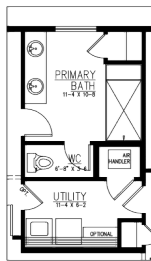

2586 Sq Ft.

Liberty Park 23

4 Bedrooms | Leisure Loft | 2.75 Baths | Covered Outdoor Living | 3 Car Garage

Elevation A Modern Farmhouse

1ST FLOOR

2ND FLOOR

OPT. PRIMARY BATH

JK Monarch seeks to constantly improve our homes, and to that end we reserve the right to change features, brand names, dimensions, architectural details, and designs. This document is for illustrative purposes and drawings are not to scale. Finishes, styles, and amenities shown may not be included, even under signed contract.