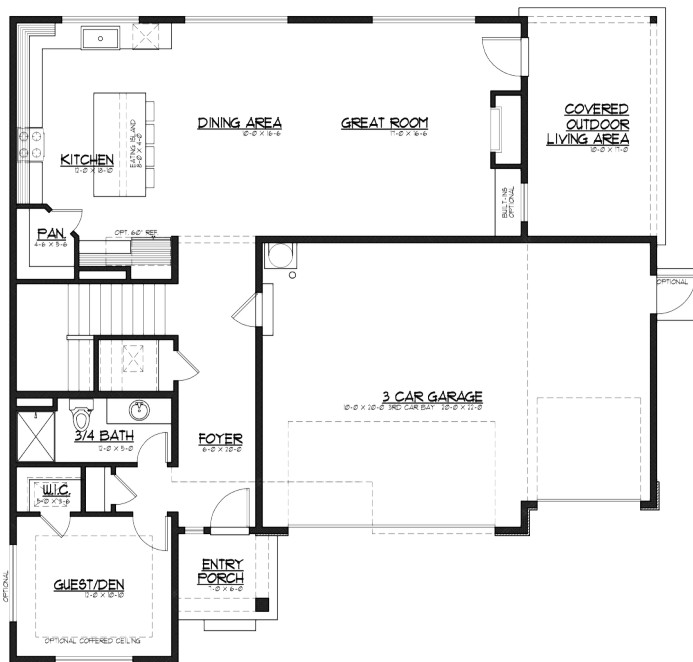

2586 Sq Ft.

Liberty Park 23

4 Bedrooms | Leisure Loft | 2.75 Baths | Covered Outdoor Living | 3 Car Garage

Elevation A Modern Farmhouse

1ST FLOOR

2ND FLOOR

OPT. PRIMARY BATH

JK Monarch seeks to constantly improve our homes, and to that end we reserve the right to change features, brand names, dimensions, architectural details, and designs. This document is for illustrative purposes and drawings are not to scale. Finishes, styles, and amenities shown may not be included, even under signed contract.