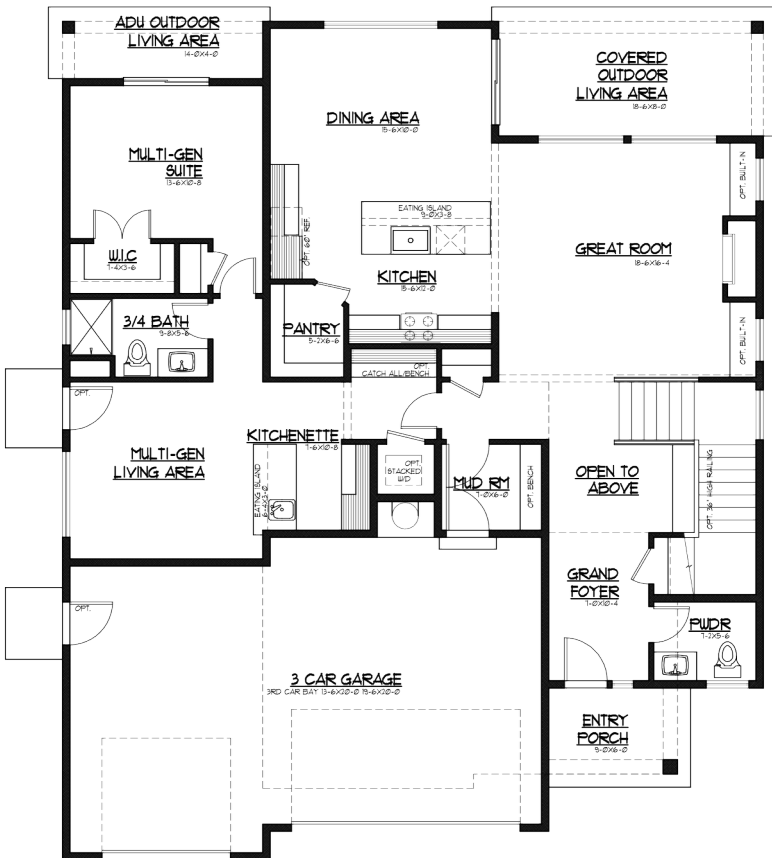

3340 Sq Ft.

Liberty Park 19

Multi-Gen on Main | Leisure Loft | 4 Bedrooms | 2.75 Baths | Covered Outdoor Living | 3 Car Garage

Elevation A

Modern Farmhouse

1ST FLOOR

2ND FLOOR

JK Monarch seeks to constantly improve our homes, and to that end we reserve the right to change features, brand names, dimensions, architectural details, and designs. This document is for illustrative purposes and drawings are not to scale. Finishes, styles, and amenities shown may not be included, even under signed contract.