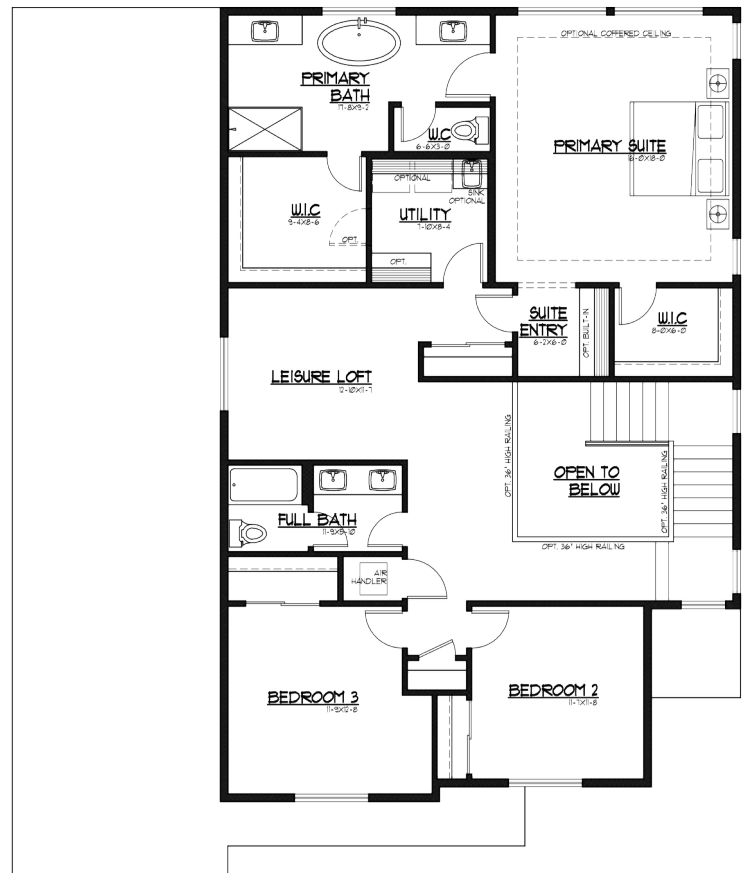

3340 Sq Ft.

Liberty Park 19

Multi-Gen on Main | Leisure Loft | 4 Bedrooms | 2.75 Baths | Covered Outdoor Living | 3 Car Garage

Elevation A

Modern Farmhouse

1ST FLOOR

2ND FLOOR

JK Monarch seeks to constantly improve our homes, and to that end we reserve the right to change features, brand names, dimensions, architectural details, and designs. This document is for illustrative purposes and drawings are not to scale. Finishes, styles, and amenities shown may not be included, even under signed contract.