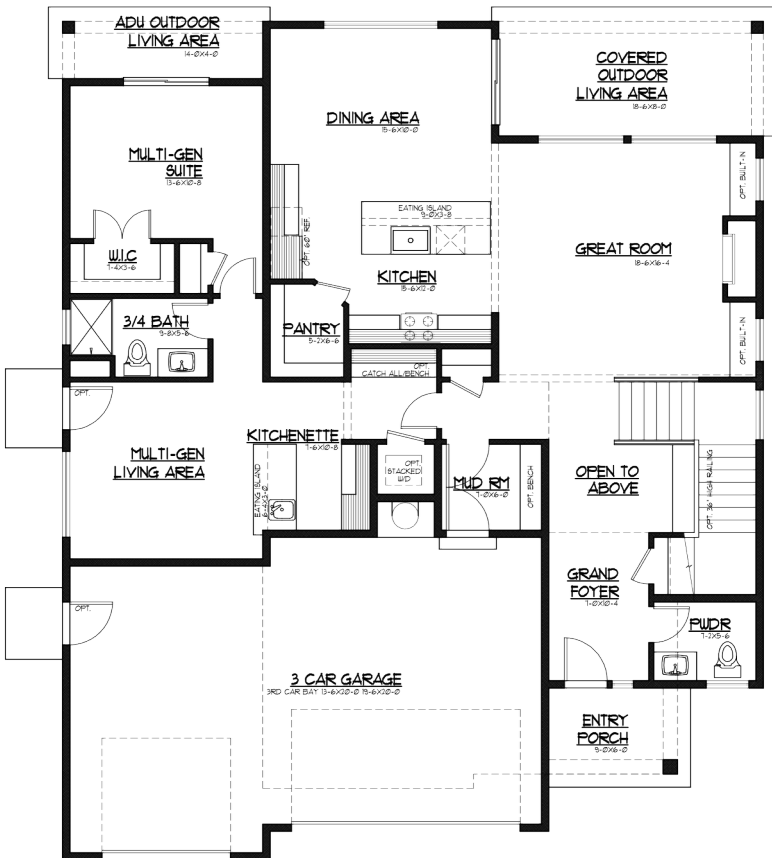

3340 Sq Ft.

Liberty Park 17

Multi-Gen on Main | Leisure Loft | 4 Bedrooms | 2.75 Baths | Covered Outdoor Living | 3 Car Garage

Elevation D

Transitional

1ST FLOOR

2ND FLOOR

JK Monarch seeks to constantly improve our homes, and to that end we reserve the right to change features, brand names, dimensions, architectural details, and designs. This document is for illustrative purposes and drawings are not to scale. Finishes, styles, and amenities shown may not be included, even under signed contract.