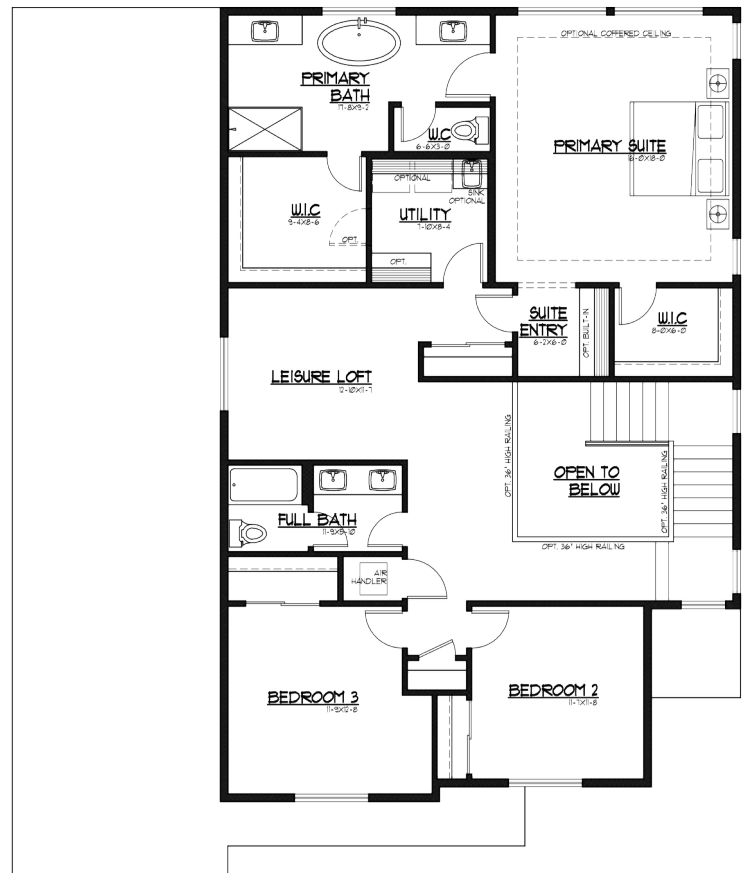

3340 Sq Ft.

Liberty Park 17

Multi-Gen on Main | Leisure Loft | 4 Bedrooms | 2.75 Baths | Covered Outdoor Living | 3 Car Garage

Elevation D

Transitional

1ST FLOOR

2ND FLOOR

JK Monarch seeks to constantly improve our homes, and to that end we reserve the right to change features, brand names, dimensions, architectural details, and designs. This document is for illustrative purposes and drawings are not to scale. Finishes, styles, and amenities shown may not be included, even under signed contract.