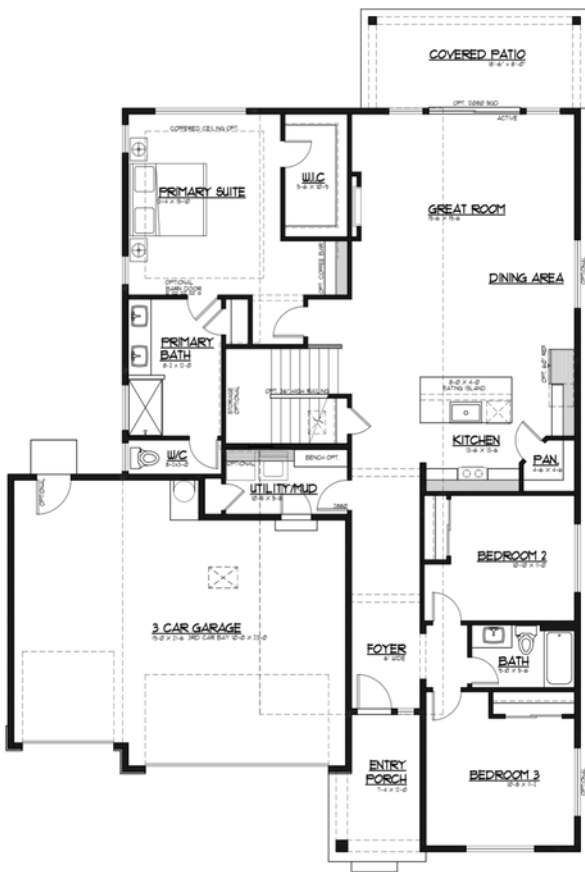

2725 Sq Ft. Liberty Park 18

4 Bedrooms | Bonus/MediaLoft | 2 Baths | Covered Outdoor Living | 3 Car Garage

Elevation C Craftsman

1ST FLOOR

2ND FLOOR

JK Monarch seeks to constantly improve our homes, and to that end we reserve the right to change features, brand names, dimensions, architectural details, and designs. This document is for illustrative purposes and drawings are not to scale. Finishes, styles, and amenities shown may not be included, even under signed contract.