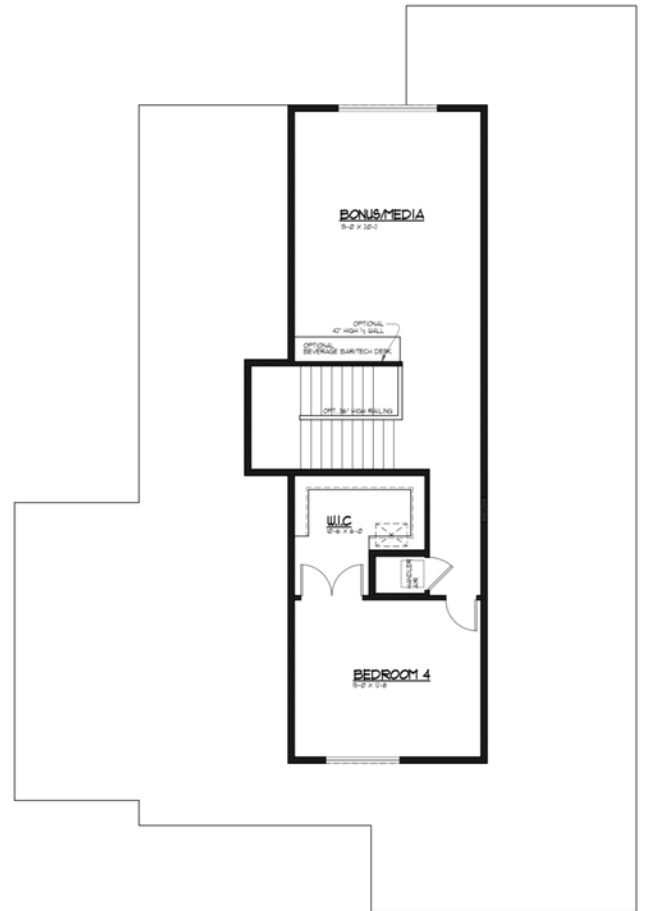

2725 Sq Ft. Liberty Park 18

4 Bedrooms | Bonus/MediaLoft | 2 Baths | Covered Outdoor Living | 3 Car Garage

Elevation C Craftsman

1ST FLOOR

2ND FLOOR

JK Monarch seeks to constantly improve our homes, and to that end we reserve the right to change features, brand names, dimensions, architectural details, and designs. This document is for illustrative purposes and drawings are not to scale. Finishes, styles, and amenities shown may not be included, even under signed contract.