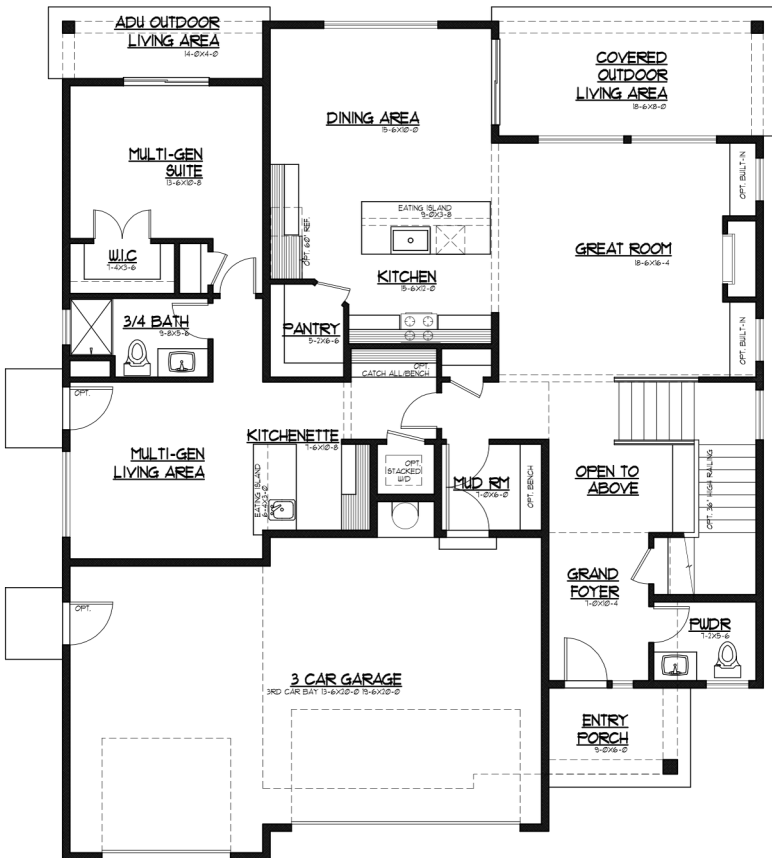

# 3340 Sq Ft.

# Liberty Park 16

Multi-Gen on Main | Leisure Loft | 4 Bedrooms | 2.75 Baths | Covered Outdoor Living | 3 Car Garage

## Elevation D

Transitional

1ST FLOOR

2ND FLOOR