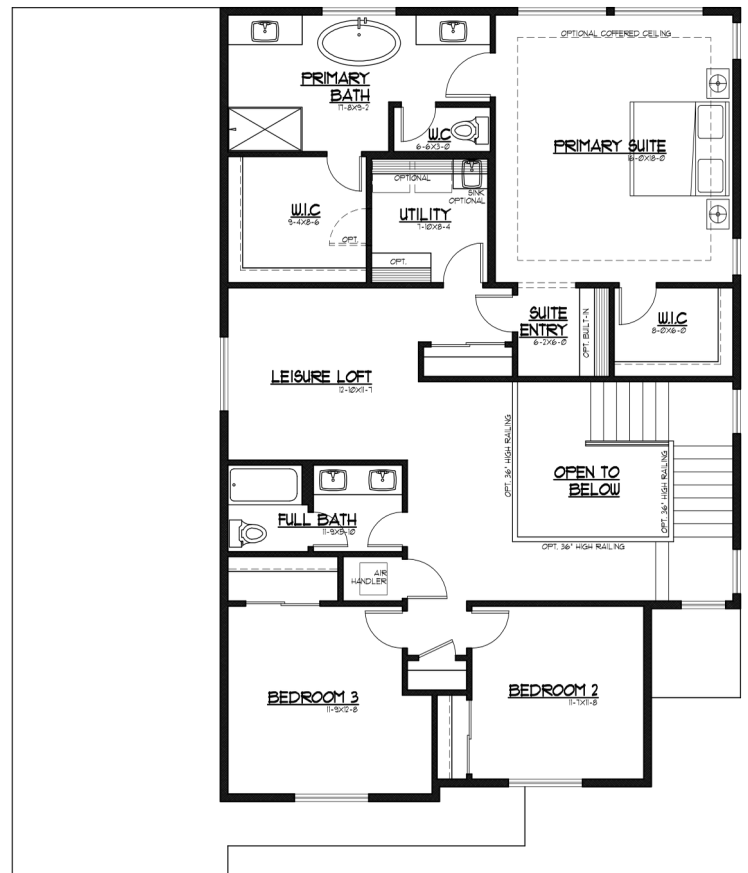

# 3340 Sq Ft.

# Liberty Park 16

Multi-Gen on Main | Leisure Loft | 4 Bedrooms | 2.75 Baths | Covered Outdoor Living | 3 Car Garage

## Elevation D

Transitional

1ST FLOOR

2ND FLOOR