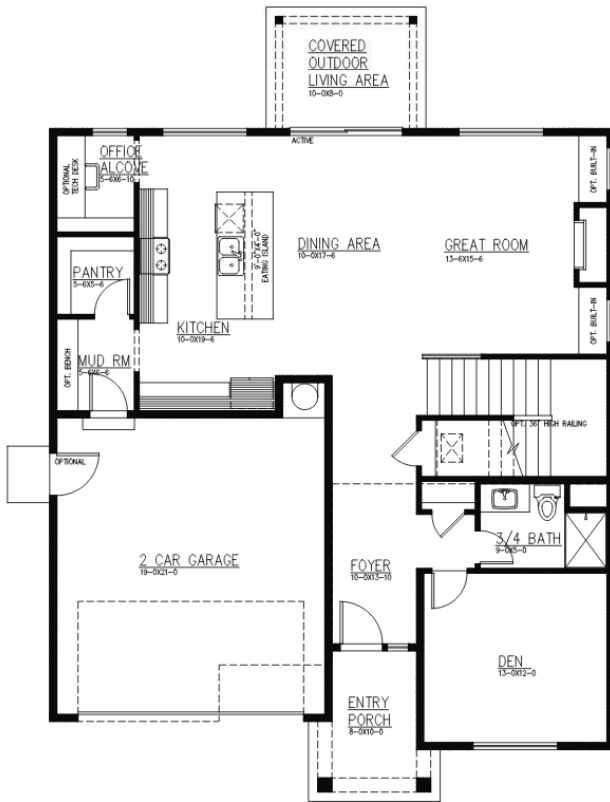

2462 Sq Ft. Firdrona Crest

3 Bedrooms | Den | Office Alcove | 2.75 Baths | Covered Outdoor Living | 2 Car Garage

Elevation A
Modern Farmhouse

1ST FLOOR

Elevation C
Craftsman

2ND FLOOR

OPT. PRIMARY BATH

JK Monarch seeks to constantly improve our homes, and to that end we reserve the right to change features, brand names, dimensions, architectural details, and designs. This document is for illustrative purposes and drawings are not to scale. Finishes, styles, and amenities shown may not be included, even under signed contract.