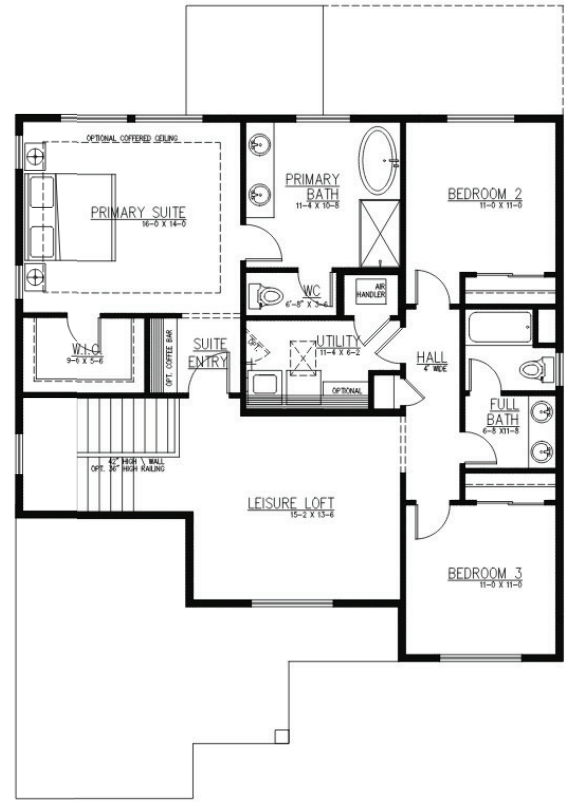

# 2586 Sq Ft. Firdrona Crest

3 Bedrooms | Den | Leisure Loft | 2.75 Baths | Covered Outdoor Living | 2 Car Garage

**Elevation A**  
Modern Farmhouse

1ST FLOOR

**Elevation C**  
Craftsman

2ND FLOOR

OPT. PRIMARY BATH

JK Monarch seeks to constantly improve our homes, and to that end we reserve the right to change features, brand names, dimensions, architectural details, and designs. This document is for illustrative purposes and drawings are not to scale. Finishes, styles, and amenities shown may not be included, even under signed contract.