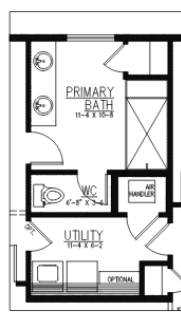

# 2586 Sq Ft. Firdrona Crest

3 Bedrooms | Den | Leisure Loft | 2.75 Baths | Covered Outdoor Living | 2 Car Garage

**Elevation A**  
Modern Farmhouse

1ST FLOOR

**Elevation C**  
Craftsman

2ND FLOOR

OPT. PRIMARY BATH