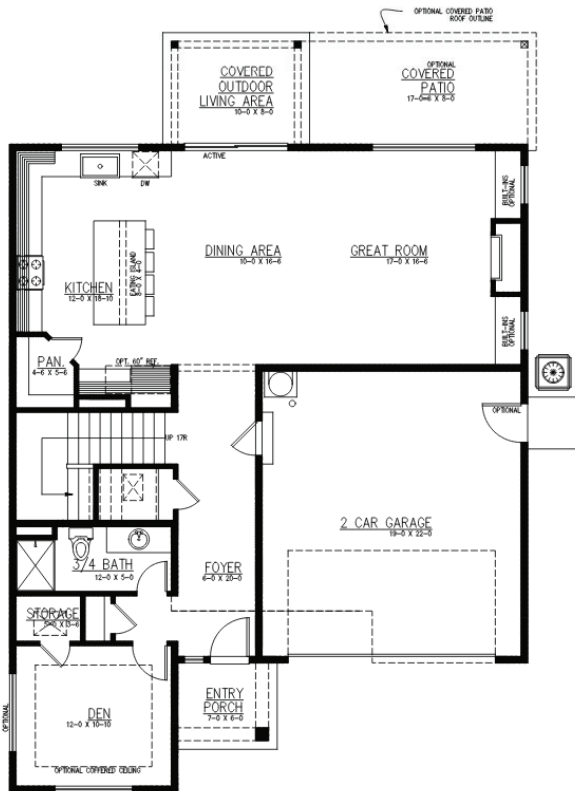

# 2586 Sq Ft. Firdrona Crest

3 Bedrooms | Den | Leisure Loft | 2.75 Baths | Covered Outdoor Living | 2 Car Garage

**Elevation A**  
Modern Farmhouse

1ST FLOOR

**Elevation C**  
Craftsman

2ND FLOOR

OPT. PRIMARY BATH