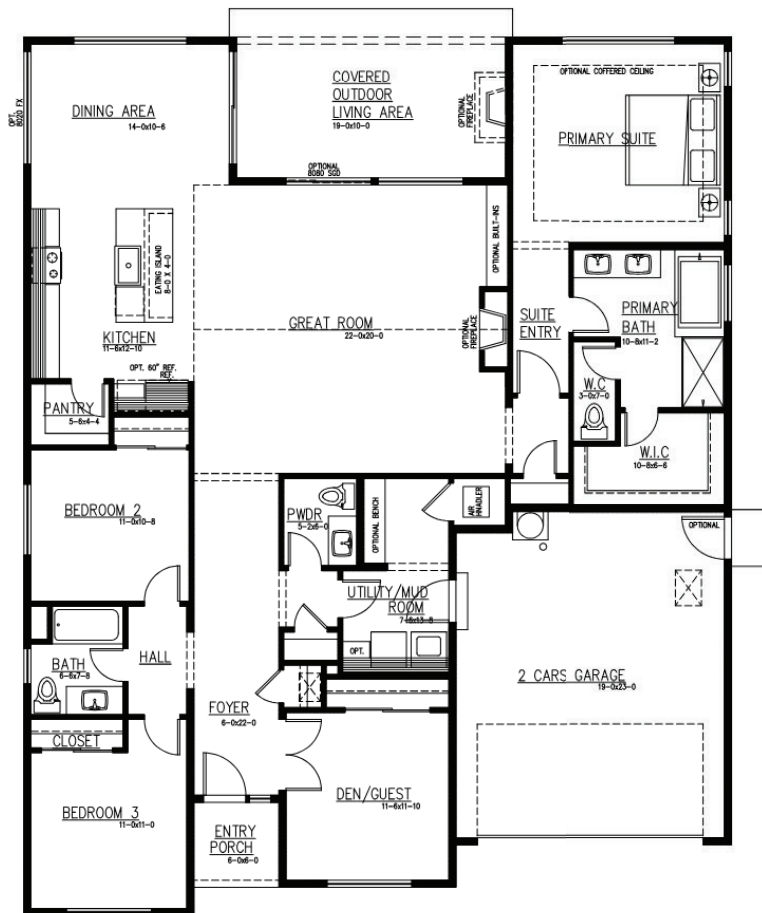

2286 Sq Ft.

Firdrona Crest Lot 16

Rambler | 4 Bedrooms | 2.5 Bathrooms | Covered Outdoor Living | 2 Car Garage

Elevation A
Modern Farmhouse

Elevation C
Craftsman

RAMBLER

MASTER PLAN
10/12/2023

JK Monarch seeks to constantly improve our homes, and to that end we reserve the right to change features, brand names, dimensions, architectural details, and designs. This document is for illustrative purposes and drawings are not to scale. Finishes, styles, and amenities shown may not be included, even under signed contract.