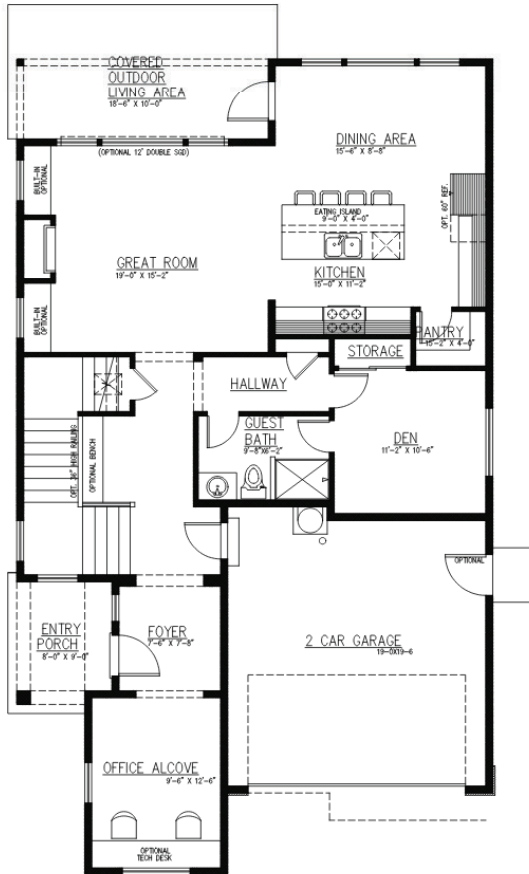

# 2978 sq Ft. Three Cedars Lot 4

4 Bedrooms includes | Den Bonus Loft Office Alcove | 2.75 Baths | Covered Outdoor Living | 2 Car Garage

## Elevation A

Modern Farmhouse

1ST FLOOR

2ND FLOOR

JK Monarch seeks to constantly improve our homes, and to that end we reserve the right to change features, brand names, dimensions, architectural details, and designs. This document is for illustrative purposes and drawings are not to scale. Finishes, styles, and amenities shown may not be included, even under signed contract.