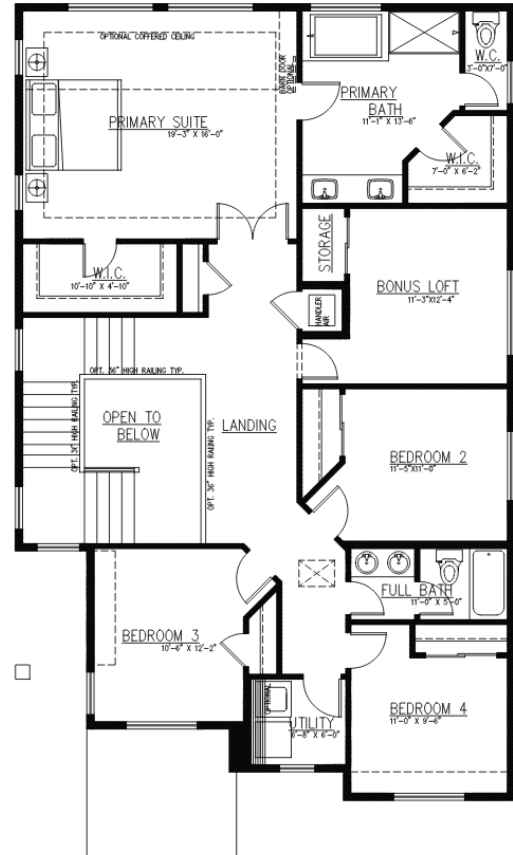

# 2978 sq Ft. Three Cedars Lot 4

4 Bedrooms includes | Den Bonus Loft Office Alcove | 2.75 Baths | Covered Outdoor Living | 2 Car Garage

## Elevation A

Modern Farmhouse

1ST FLOOR

2ND FLOOR

JK Monarch seeks to constantly improve our homes, and to that end we reserve the right to change features, brand names, dimensions, architectural details, and designs. This document is for illustrative purposes and drawings are not to scale. Finishes, styles, and amenities shown may not be included, even under signed contract.