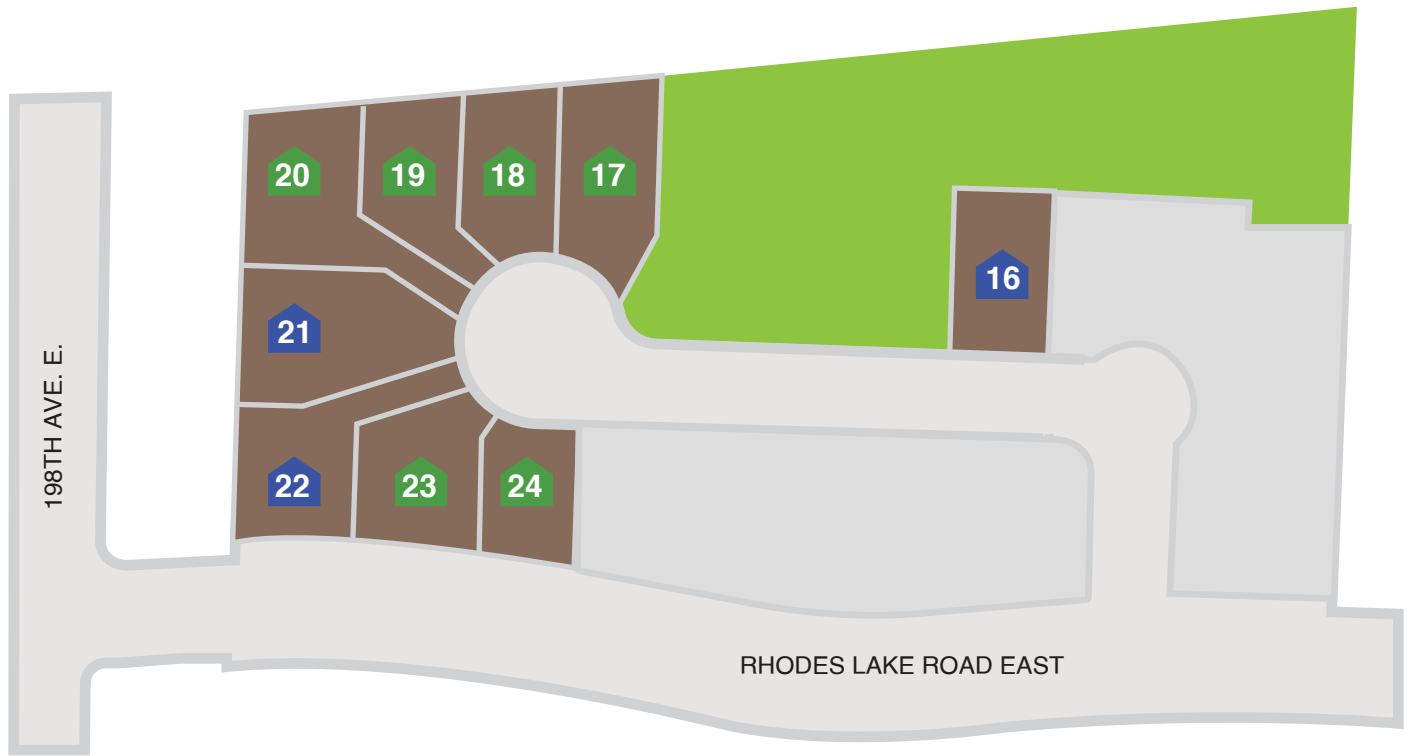

JK MONARCH
FINE HOMES

COMMUNITY PLAT MAP — LIBERTY PARK

-  Available Under Construction/Permitting
-  Available Presales
-  Sold Homes
-  Model Home
-  Move In Ready

Document last updated: **Mar 28th, 2025**