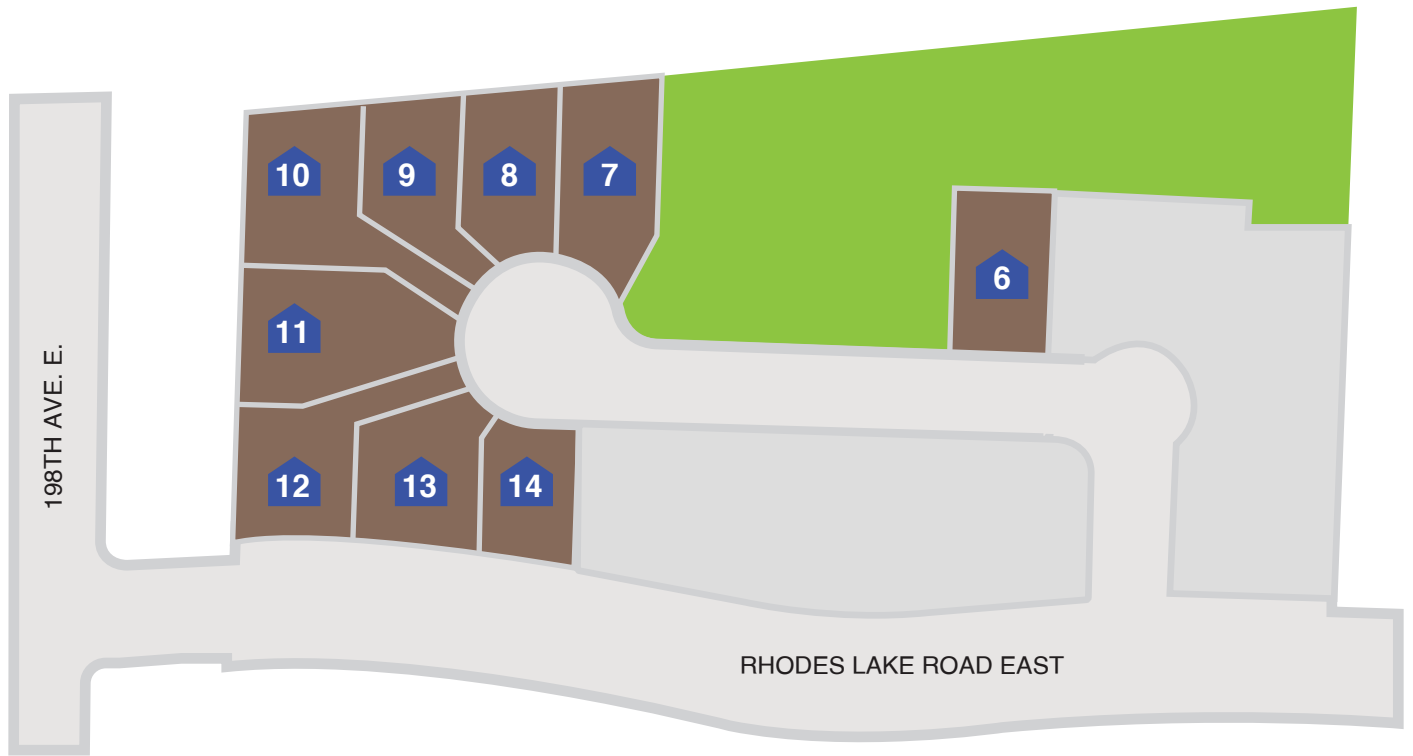

COMMUNITY PLAT MAP — LIBERTY PARK

-  Available Under Construction/Permitting
-  Available Presales
-  Sold Homes
-  Model Home
-  Move In Ready

Document last updated: Jan 15th, 2025

OPEN HOURS: BY APPOINTMENT