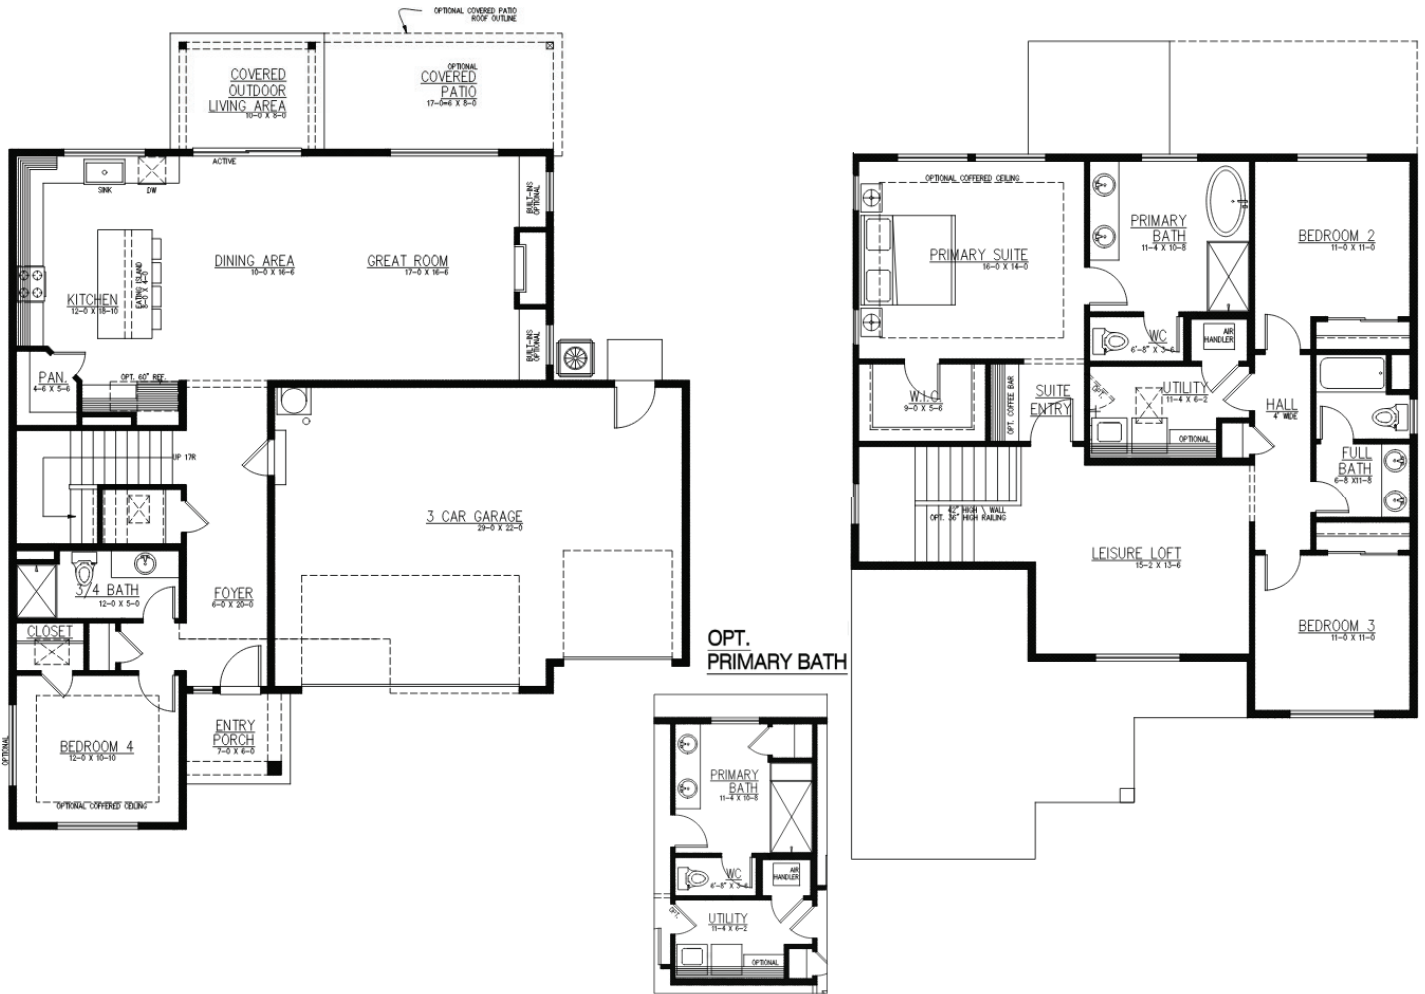

2586 Sq Ft.

Firdrona Crest Lot 4

4 Bedrooms | Leisure Loft | 2.75 Baths | Covered Outdoor Living | 3 Car Garage

Elevation A

Modern Farmhouse

1ST FLOOR

2ND FLOOR

JK Monarch seeks to constantly improve our homes, and to that end we reserve the right to change features, brand names, dimensions, architectural details, and designs. This document is for illustrative purposes and drawings are not to scale. Finishes, styles, and amenities shown may not be included, even under signed contract.