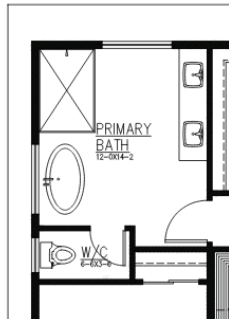

3245 sq Ft. Three Cedars

4 Bedrooms | Leisure Loft Media RM | 2.75 Baths Covered Outdoor Living | 3 Car Tandem Garage

Elevation A
Modern Farmhouse

1ST FLOOR

Elevation C
Craftsman

2ND FLOOR

OPT. PRIMARY BATH