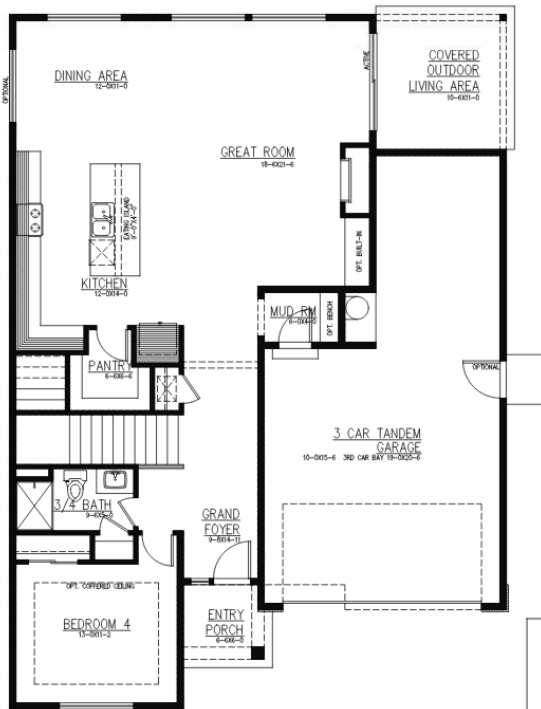

3245 sq Ft. Three Cedars

4 Bedrooms | Leisure Loft Media RM | 2.75 Baths Covered Outdoor Living | 3 Car Tandem Garage

Elevation A
Modern Farmhouse

1ST FLOOR

Elevation C
Craftsman

2ND FLOOR

OPT. PRIMARY BATH