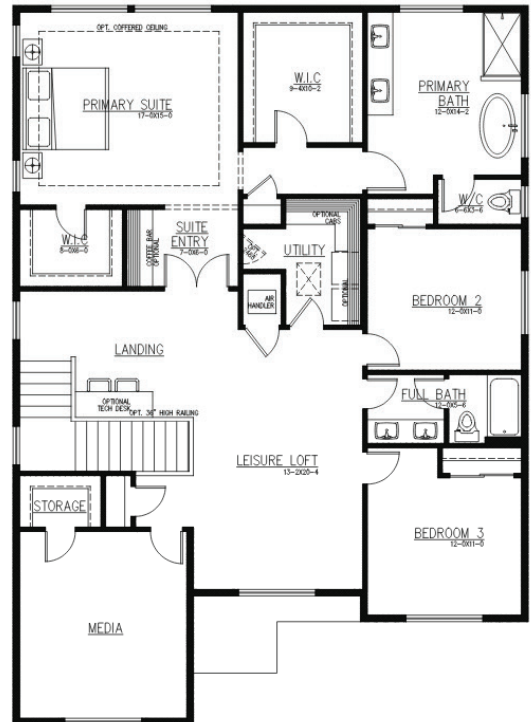

3245 sq Ft. Three Cedars

4 Bedrooms | Leisure Loft Media RM | 2.75 Baths Covered Outdoor Living | 3 Car Tandem Garage

Elevation A
Modern Farmhouse

1ST FLOOR

Elevation C
Craftsman

2ND FLOOR

OPT. PRIMARY BATH