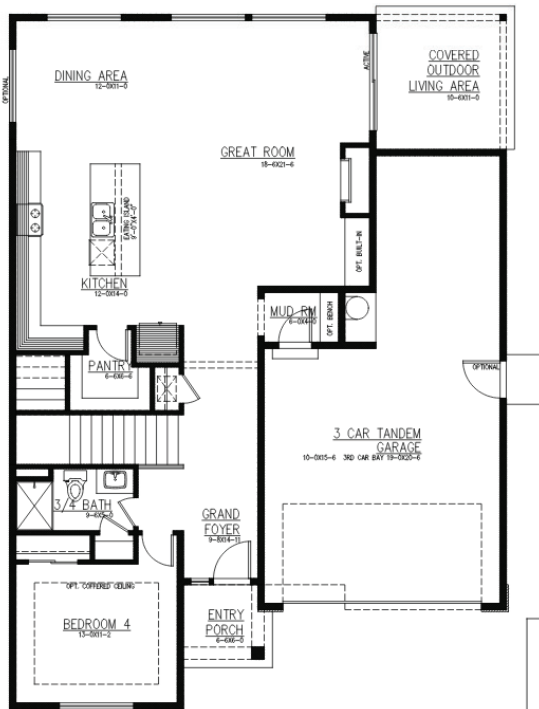

3245 Sq Ft. Firdrona Crest

4 Bedrooms | Leisure Loft | Media RM | 2.75 Baths | Covered Outdoor Living | 3 Car Tandem Garage

Elevation A
Modern Farmhouse

1ST FLOOR

Elevation C
Craftsman

2ND FLOOR

OPT. PRIMARY BATH