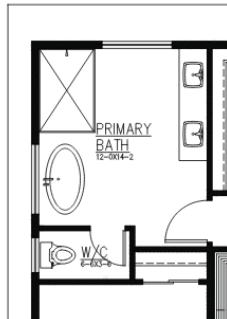

3245 Sq Ft. Firdrona Crest

4 Bedrooms | Leisure Loft | Media RM | 2.75 Baths | Covered Outdoor Living | 3 Car Tandem Garage

Elevation A
Modern Farmhouse

1ST FLOOR

Elevation C
Craftsman

2ND FLOOR

OPT. PRIMARY BATH