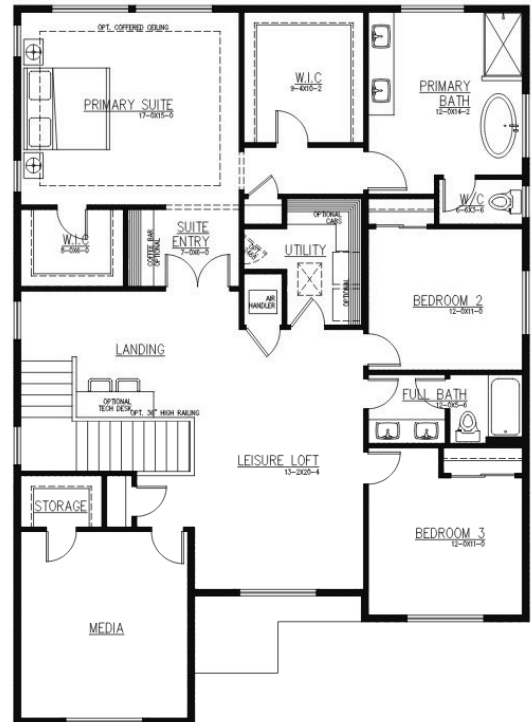

3245 Sq Ft. Firdrona Crest

4 Bedrooms | Leisure Loft | Media RM | 2.75 Baths | Covered Outdoor Living | 3 Car Tandem Garage

Elevation A
Modern Farmhouse

1ST FLOOR

Elevation C
Craftsman

2ND FLOOR

OPT. PRIMARY BATH