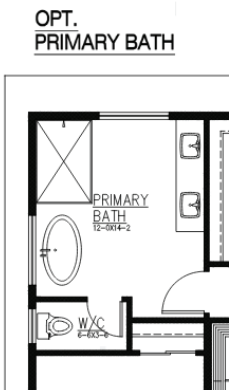

3245 Sq Ft. Firdrona Crest

3 Bedrooms | Den | Leisure Loft | Media RM | 2.75 Baths | Covered Outdoor Living | 3 Car Tandem Garage

Elevation A
Modern Farmhouse

1ST FLOOR

Elevation C
Craftsman

2ND FLOOR

JK MONARCH
FINE HOMES