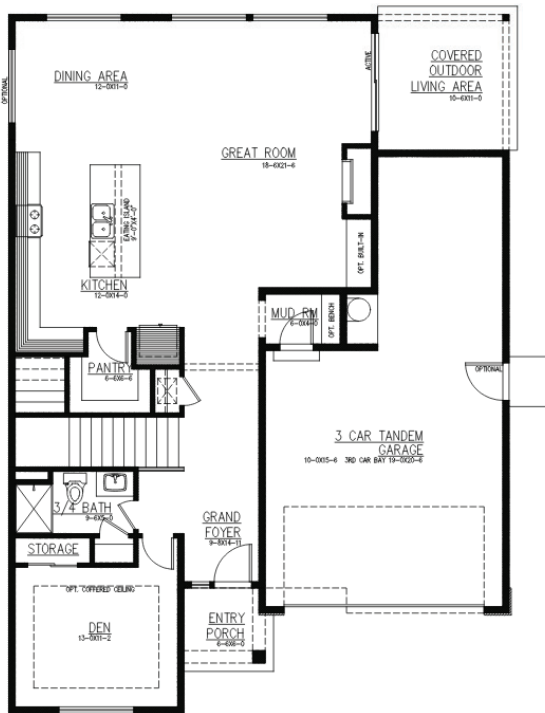

3245 Sq Ft. Firdrona Crest

3 Bedrooms | Den | Leisure Loft | Media RM | 2.75 Baths | Covered Outdoor Living | 3 Car Tandem Garage

Elevation A
Modern Farmhouse

1ST FLOOR

Elevation C
Craftsman

2ND FLOOR

JK MONARCH
FINE HOMES