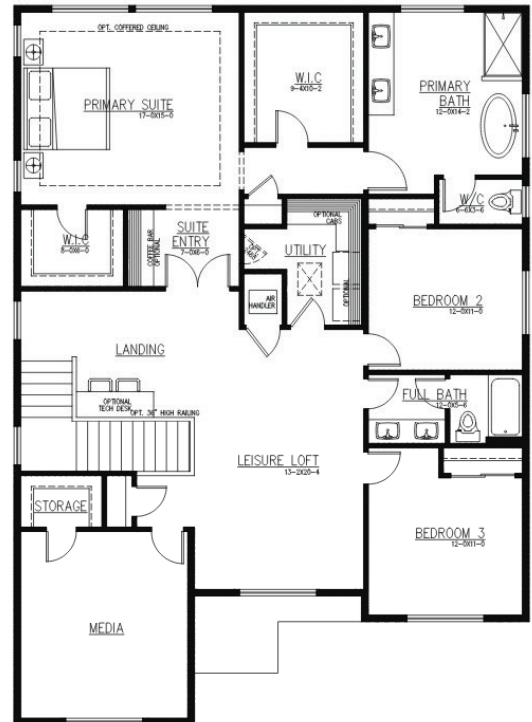

3245 Sq Ft. Firdrona Crest

3 Bedrooms | Den | Leisure Loft | Media RM | 2.75 Baths | Covered Outdoor Living | 3 Car Tandem Garage

Elevation A
Modern Farmhouse

1ST FLOOR

Elevation C
Craftsman

2ND FLOOR

JK MONARCH
FINE HOMES