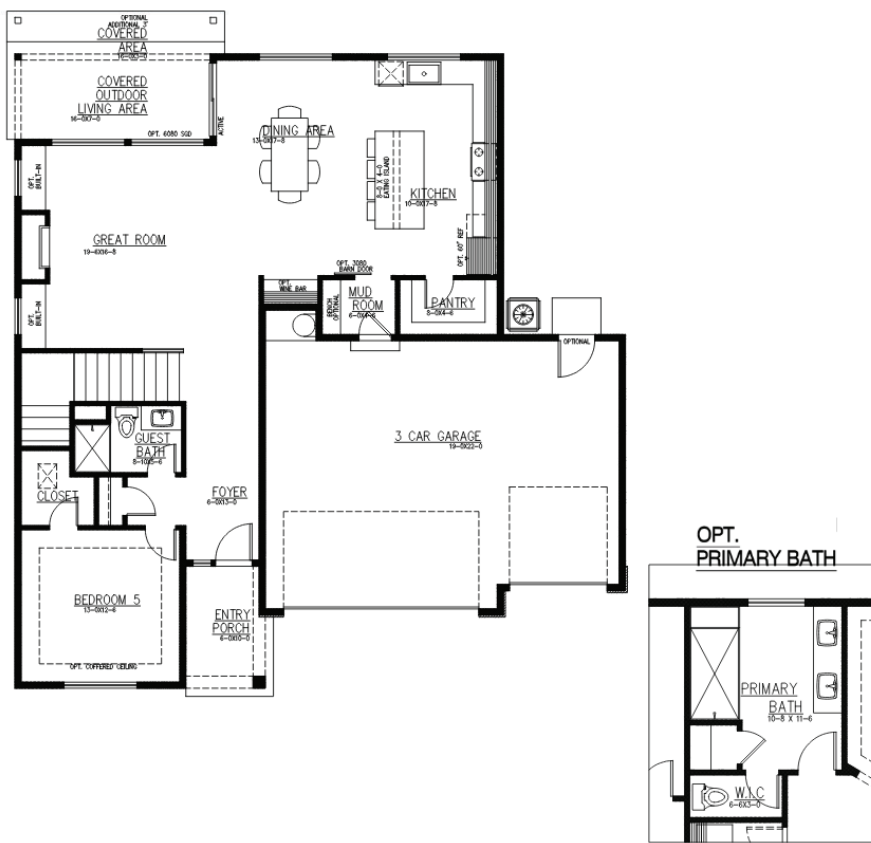

3032 Sq Ft. Firdrona Crest Lot 2

5 Bedrooms | Leisure Loft | 2.75 Baths | Covered Outdoor Living | 3 Car Garage

Elevation A Modern Farmhouse

1ST FLOOR

2ND FLOOR

JK Monarch seeks to constantly improve our homes, and to that end we reserve the right to change features, brand names, dimensions, architectural details, and designs. This document is for illustrative purposes and drawings are not to scale. Finishes, styles, and amenities shown may not be included, even under signed contract.