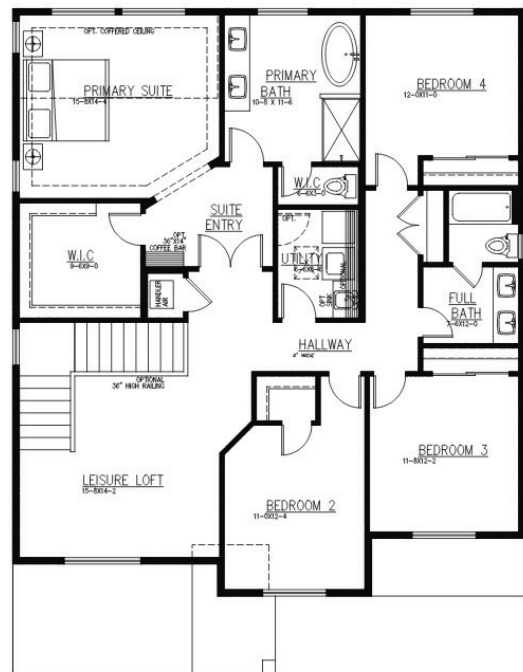

3032 Sq Ft. Firdrona Crest Lot 2

5 Bedrooms | Leisure Loft | 2.75 Baths | Covered Outdoor Living | 3 Car Garage

Elevation A Modern Farmhouse

1ST FLOOR

2ND FLOOR

JK Monarch seeks to constantly improve our homes, and to that end we reserve the right to change features, brand names, dimensions, architectural details, and designs. This document is for illustrative purposes and drawings are not to scale. Finishes, styles, and amenities shown may not be included, even under signed contract.