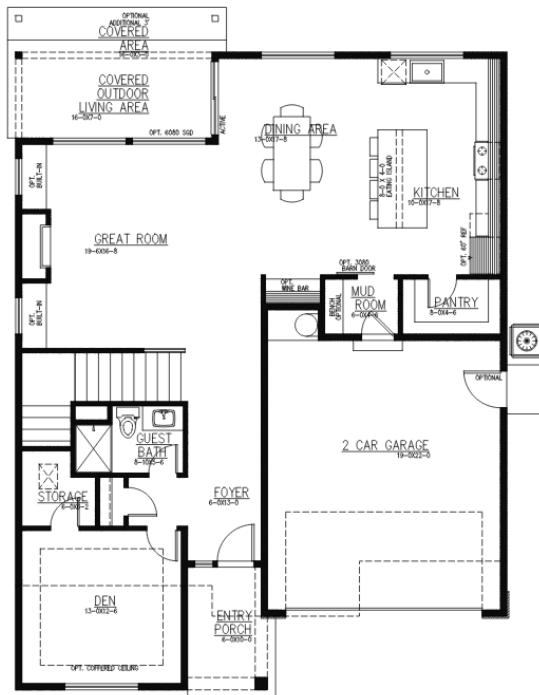

3032 sq Ft. Three Cedars

4 Bedrooms | Den Leisure Loft 2.75 Baths Covered Outdoor Living | 2 Car Garage

Elevation A
Modern Farmhouse

1ST FLOOR

Elevation C
Craftsman

2ND FLOOR

JK Monarch seeks to constantly improve our homes, and to that end we reserve the right to change features, brand names, dimensions, architectural details, and designs. This document is for illustrative purposes and drawings are not to scale. Finishes, styles, and amenities shown may not be included, even under signed contract.