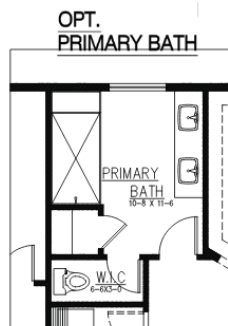

3032 sq Ft. Three Cedars

4 Bedrooms | Den Leisure Loft 2.75 Baths Covered Outdoor Living | 2 Car Garage

Elevation A
Modern Farmhouse

1ST FLOOR

Elevation C
Craftsman

2ND FLOOR

JK Monarch seeks to constantly improve our homes, and to that end we reserve the right to change features, brand names, dimensions, architectural details, and designs. This document is for illustrative purposes and drawings are not to scale. Finishes, styles, and amenities shown may not be included, even under signed contract.