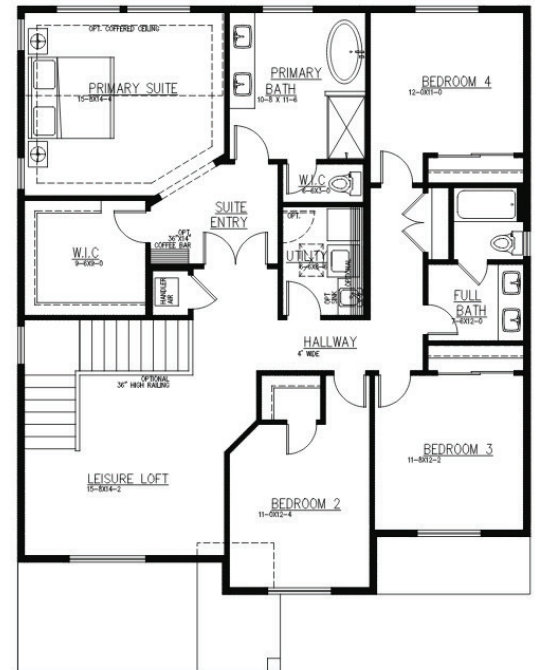

3032 sq Ft. Three Cedars

4 Bedrooms | Den Leisure Loft 2.75 Baths Covered Outdoor Living | 2 Car Garage

Elevation A
Modern Farmhouse

1ST FLOOR

Elevation C
Craftsman

2ND FLOOR

JK Monarch seeks to constantly improve our homes, and to that end we reserve the right to change features, brand names, dimensions, architectural details, and designs. This document is for illustrative purposes and drawings are not to scale. Finishes, styles, and amenities shown may not be included, even under signed contract.