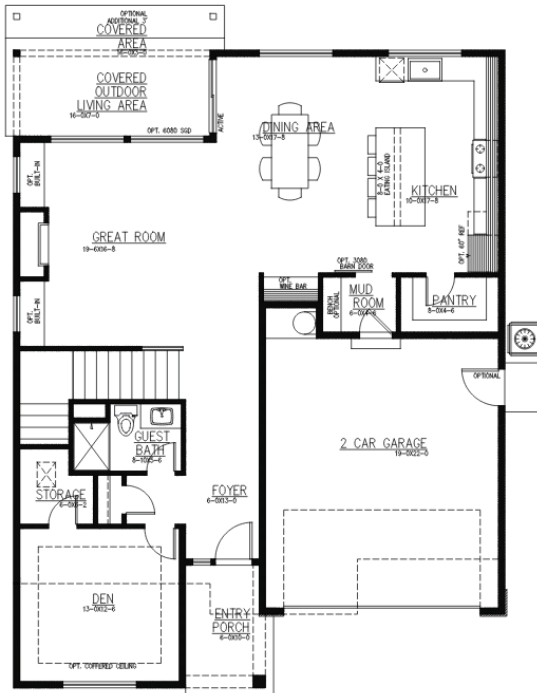

3032 Sq Ft. Firdrona Crest

4 Bedrooms | Den | Leisure Loft | 2.75 Baths | Covered Outdoor Living | 2 Car Garage

Elevation A
Modern Farmhouse

1ST FLOOR

Elevation C
Craftsman

2ND FLOOR

JK MONARCH
FINE HOMES

JK Monarch seeks to constantly improve our homes, and to that end we reserve the right to change features, brand names, dimensions, architectural details, and designs. This document is for illustrative purposes and drawings are not to scale. Finishes, styles, and amenities shown may not be included, even under signed contract.