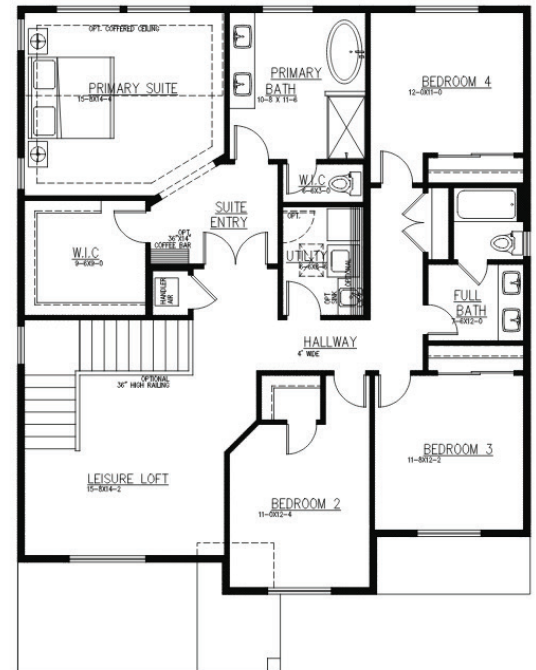

3032 Sq Ft. Firdrona Crest

4 Bedrooms | Den | Leisure Loft | 2.75 Baths | Covered Outdoor Living | 2 Car Garage

Elevation A
Modern Farmhouse

1ST FLOOR

Elevation C
Craftsman

2ND FLOOR

JK MONARCH
FINE HOMES

JK Monarch seeks to constantly improve our homes, and to that end we reserve the right to change features, brand names, dimensions, architectural details, and designs. This document is for illustrative purposes and drawings are not to scale. Finishes, styles, and amenities shown may not be included, even under signed contract.