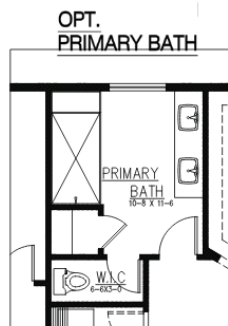

3032 Sq Ft. Firdrona Crest

4 Bedrooms | Den | Leisure Loft | 2.75 Baths | Covered Outdoor Living | 2 Car Garage

Elevation A
Modern Farmhouse

1ST FLOOR

Elevation C
Craftsman

2ND FLOOR

JK MONARCH
FINE HOMES

JK Monarch seeks to constantly improve our homes, and to that end we reserve the right to change features, brand names, dimensions, architectural details, and designs. This document is for illustrative purposes and drawings are not to scale. Finishes, styles, and amenities shown may not be included, even under signed contract.