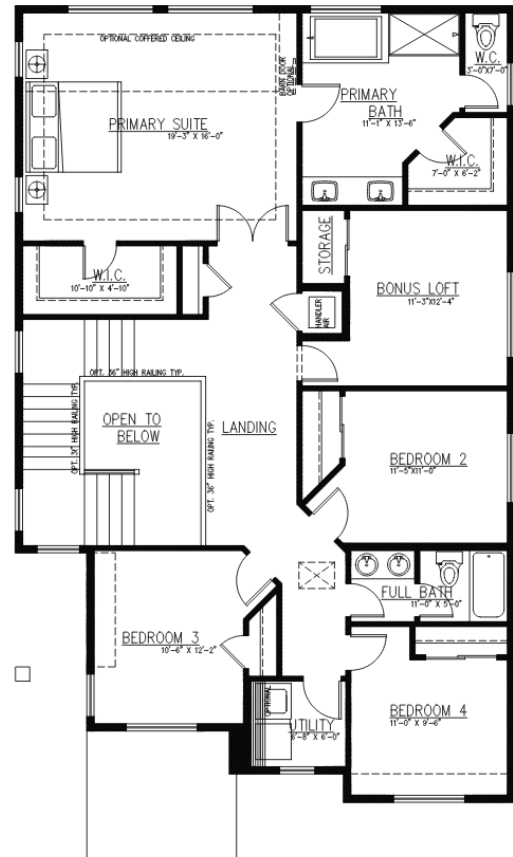

2978 Sq Ft.

# Three Cedars Lot 4

4 Bedrooms includes | Den | Bonus Loft | Office Alcove | 2.75 Baths | Covered Outdoor Living | 2 Car Garage

## Elevation A

Modern Farmhouse

1ST FLOOR

2ND FLOOR

JK Monarch seeks to constantly improve our homes, and to that end we reserve the right to change features, brand names, dimensions, architectural details, and designs. This document is for illustrative purposes and drawings are not to scale. Finishes, styles, and amenities shown may not be included, even under signed contract.