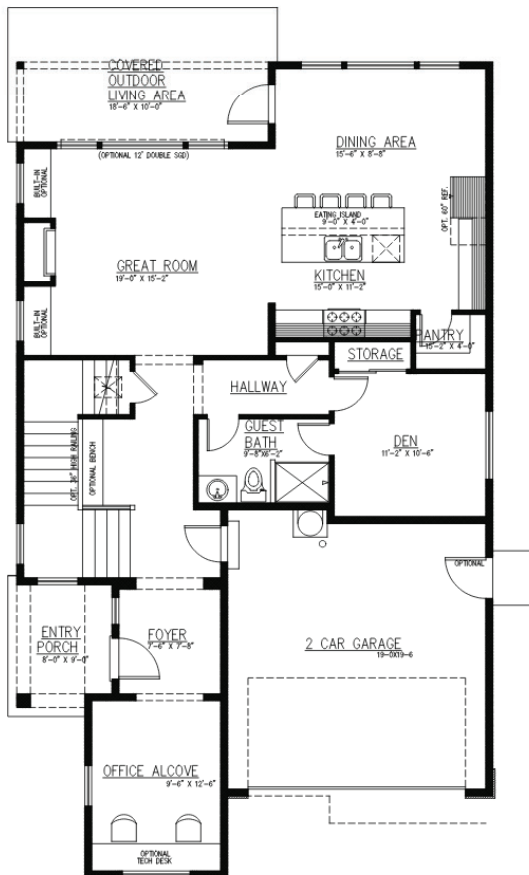

2978 Sq Ft.

# Three Cedars Lot 4

4 Bedrooms includes | Den | Bonus Loft | Office Alcove | 2.75 Baths | Covered Outdoor Living | 2 Car Garage

## Elevation A

Modern Farmhouse

1ST FLOOR

2ND FLOOR

JK Monarch seeks to constantly improve our homes, and to that end we reserve the right to change features, brand names, dimensions, architectural details, and designs. This document is for illustrative purposes and drawings are not to scale. Finishes, styles, and amenities shown may not be included, even under signed contract.