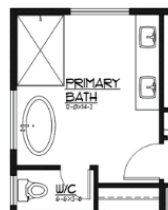

2975 sq Ft. Three Cedars

4 Bedrooms | Leisure Loft | 2.75 Baths | Covered Outdoor Living | 3 Car Tandem Garage

Elevation A
Modern Farmhouse

1ST FLOOR

Elevation C
Craftsman

2ND FLOOR

OPT. PRIMARY BATH

JK Monarch seeks to constantly improve our homes, and to that end we reserve the right to change features, brand names, dimensions, architectural details, and designs. This document is for illustrative purposes and drawings are not to scale. Finishes, styles, and amenities shown may not be included, even under signed contract.