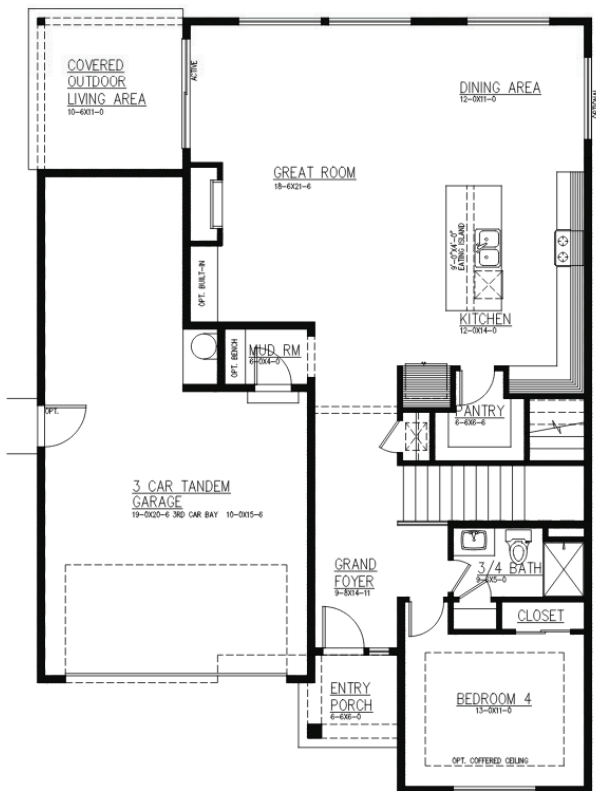

2975 sq Ft. Three Cedars

4 Bedrooms | Leisure Loft | 2.75 Baths | Covered Outdoor Living | 3 Car Tandem Garage

Elevation A
Modern Farmhouse

1ST FLOOR

Elevation C
Craftsman

2ND FLOOR

OPT. PRIMARY BATH

JK Monarch seeks to constantly improve our homes, and to that end we reserve the right to change features, brand names, dimensions, architectural details, and designs. This document is for illustrative purposes and drawings are not to scale. Finishes, styles, and amenities shown may not be included, even under signed contract.