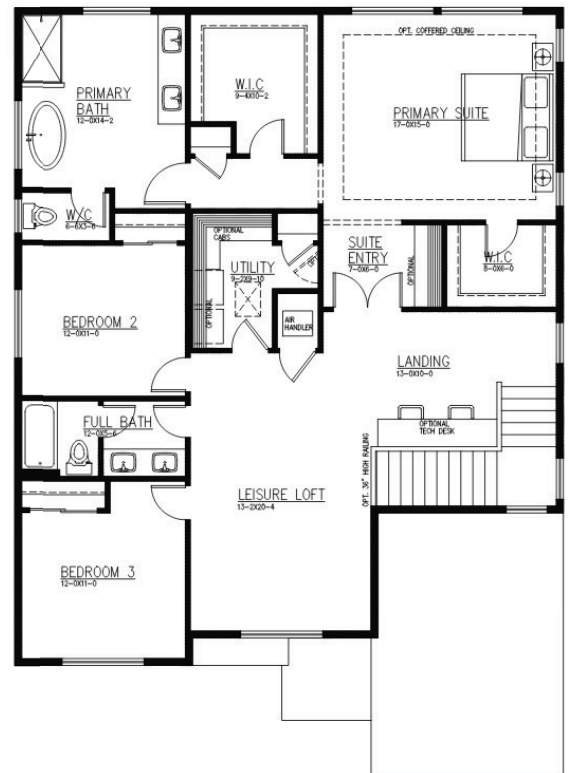

2975 sq Ft. Three Cedars

4 Bedrooms | Leisure Loft | 2.75 Baths | Covered Outdoor Living | 3 Car Tandem Garage

Elevation A
Modern Farmhouse

1ST FLOOR

Elevation C
Craftsman

2ND FLOOR

OPT. PRIMARY BATH

JK Monarch seeks to constantly improve our homes, and to that end we reserve the right to change features, brand names, dimensions, architectural details, and designs. This document is for illustrative purposes and drawings are not to scale. Finishes, styles, and amenities shown may not be included, even under signed contract.