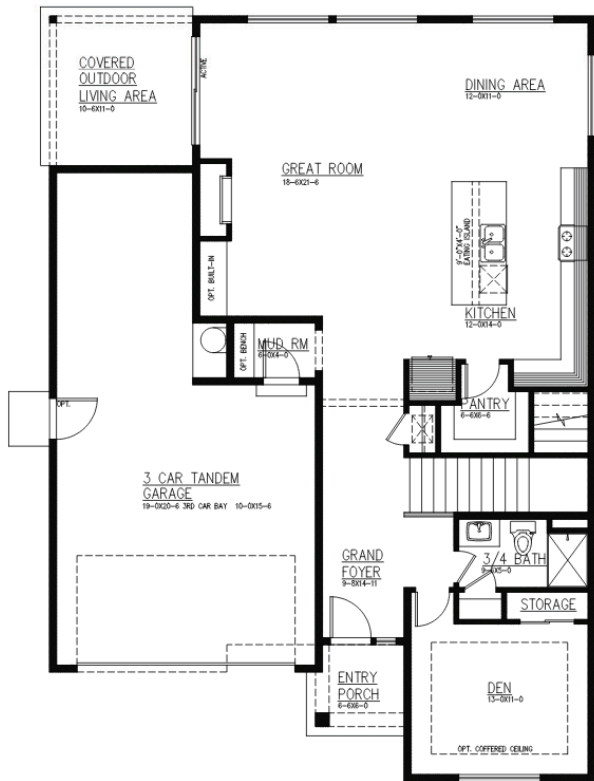

2975 Sq Ft.

Firdrona Crest

3 Bedrooms | Den | Leisure Loft | 2.75 Baths | Covered Outdoor Living | 3 Car Tandem Garage

Elevation A

Modern Farmhouse

1ST FLOOR

Elevation C

Craftsman

2ND FLOOR

OPT. PRIMARY BATH

JK Monarch seeks to constantly improve our homes, and to that end we reserve the right to change features, brand names, dimensions, architectural details, and designs. This document is for illustrative purposes and drawings are not to scale. Finishes, styles, and amenities shown may not be included, even under signed contract.