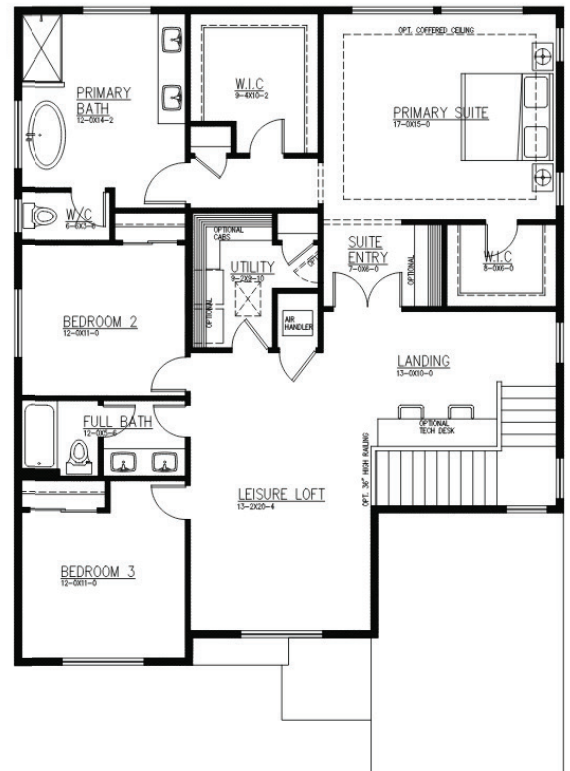

2975 Sq Ft.

Firdrona Crest

3 Bedrooms | Den | Leisure Loft | 2.75 Baths | Covered Outdoor Living | 3 Car Tandem Garage

Elevation A

Modern Farmhouse

1ST FLOOR

Elevation C

Craftsman

2ND FLOOR

OPT. PRIMARY BATH

JK Monarch seeks to constantly improve our homes, and to that end we reserve the right to change features, brand names, dimensions, architectural details, and designs. This document is for illustrative purposes and drawings are not to scale. Finishes, styles, and amenities shown may not be included, even under signed contract.