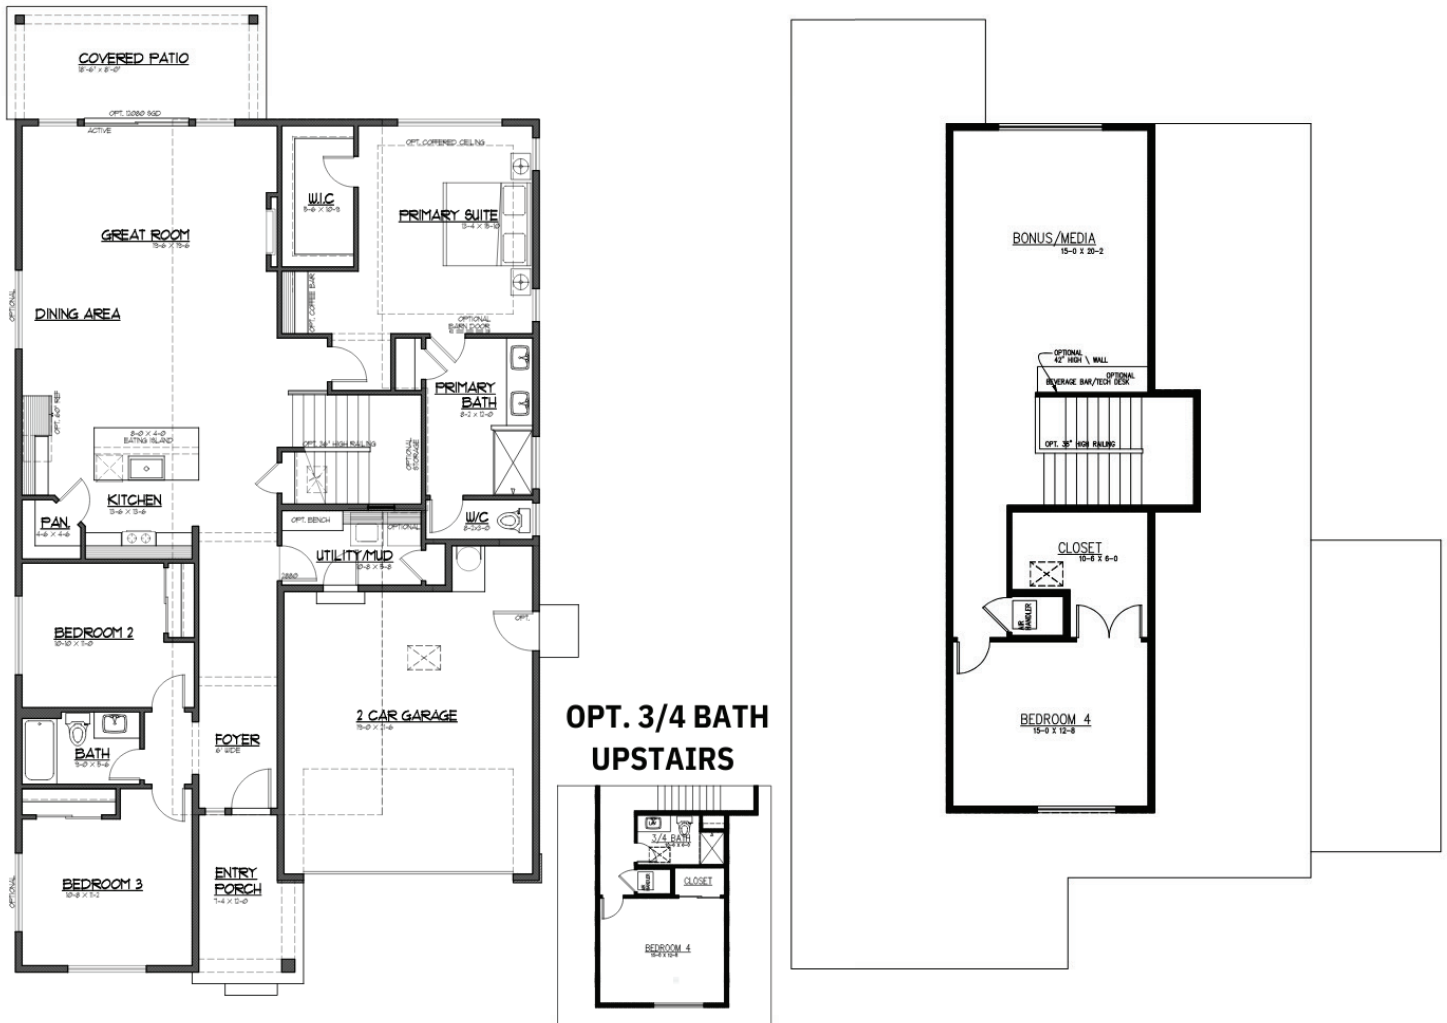

2725 Sq Ft. Firdrona Crest

4 Bedrooms | Bonus/Media Loft | 1.75 Baths | Covered Outdoor Living | 2 Car Garage

Elevation A
Modern Farmhouse

1ST FLOOR

Elevation C
Craftsman

2ND FLOOR

JK MONARCH
FINE HOMES

JK Monarch seeks to constantly improve our homes, and to that end we reserve the right to change features, brand names, dimensions, architectural details, and designs. This document is for illustrative purposes and drawings are not to scale. Finishes, styles, and amenities shown may not be included, even under signed contract.