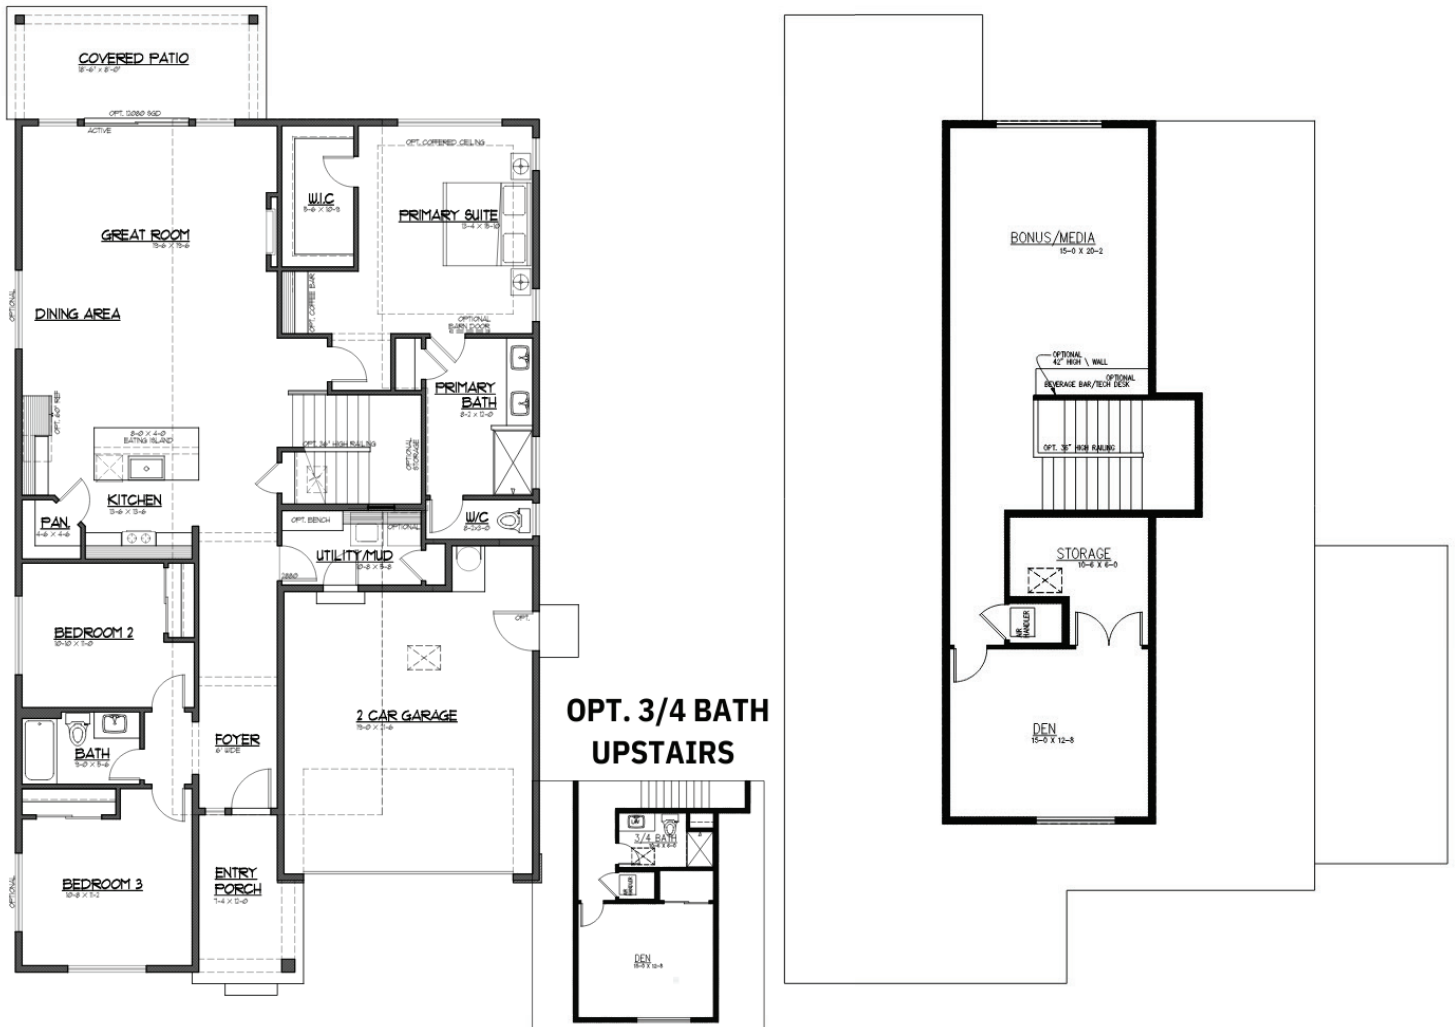

2725 Sq Ft. Firdrona Crest

3 Bedrooms | Den | Bonus/Media Loft | 1.75 Baths | Covered Outdoor Living | 2 Car Garage

Elevation A
Modern Farmhouse

1ST FLOOR

Elevation C
Craftsman

2ND FLOOR

JK MONARCH
FINE HOMES