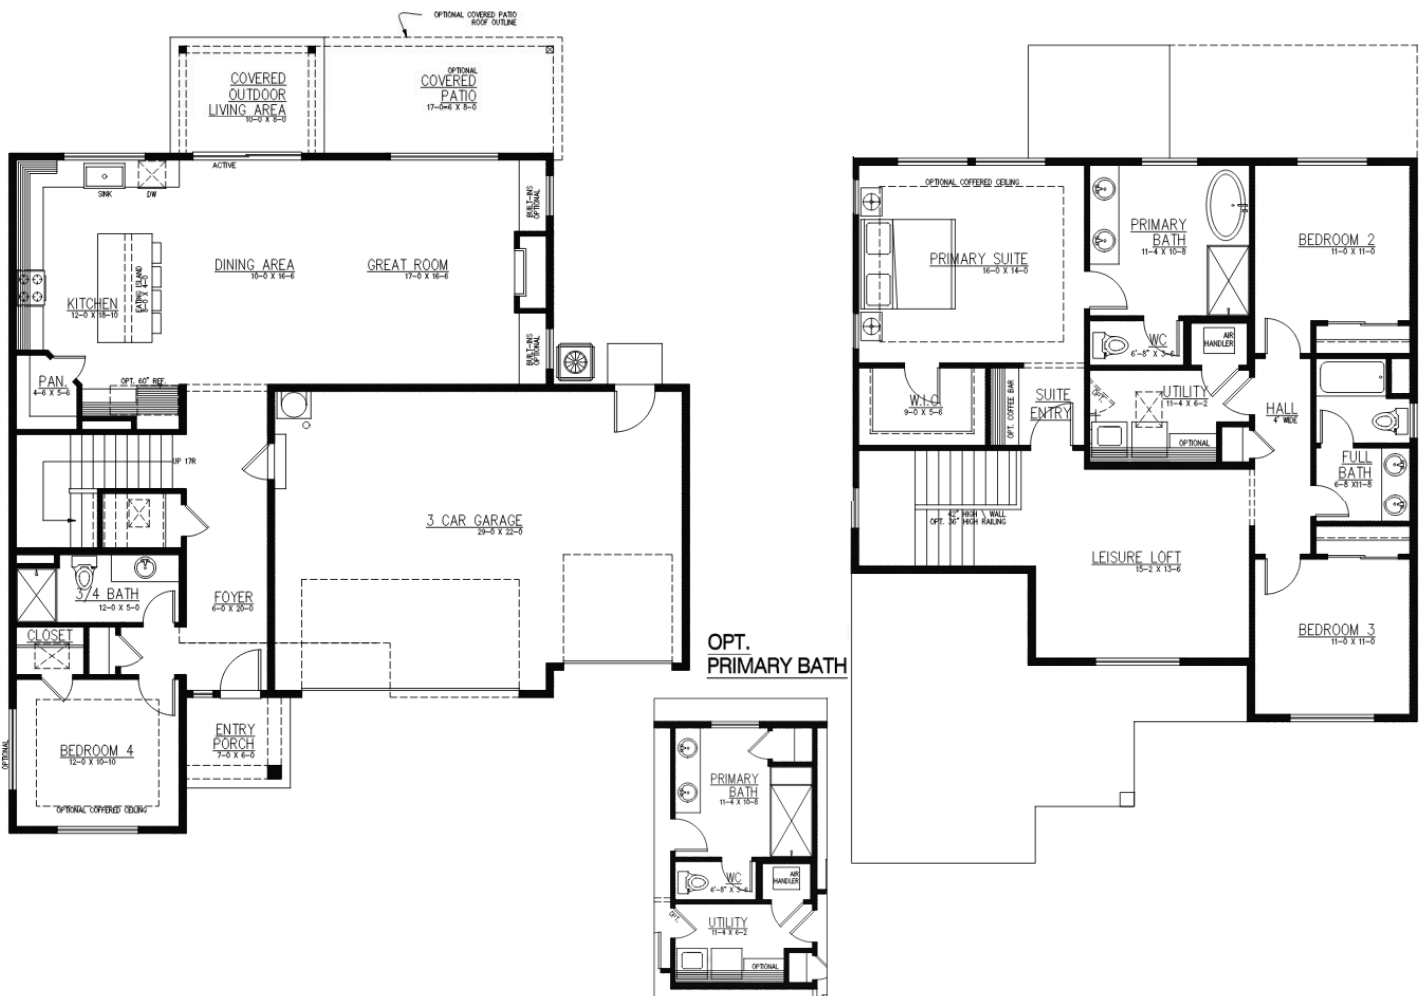

2586 Sq Ft. Firdrona Crest Lot 4

4 Bedrooms | Leisure Loft | 2.75 Baths | Covered Outdoor Living | 3 Car Garage

Elevation A

Modern Farmhouse

1ST FLOOR

2ND FLOOR

JK MONARCH
FINE HOMES

JK Monarch seeks to constantly improve our homes, and to that end we reserve the right to change features, brand names, dimensions, architectural details, and designs. This document is for illustrative purposes and drawings are not to scale. Finishes, styles, and amenities shown may not be included, even under signed contract.