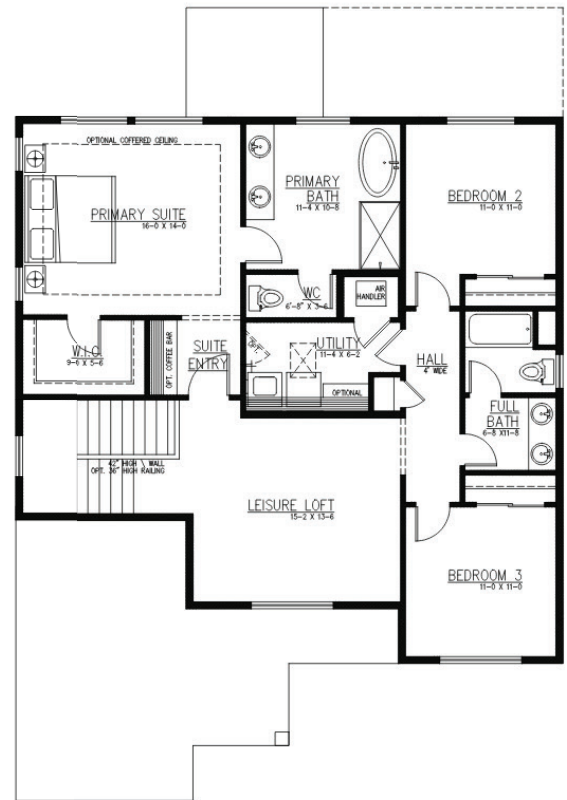

2586 Sq Ft. Firdrona Crest

4 Bedrooms | Leisure Loft | 2.75 Baths | Covered Outdoor Living | 2 Car Garage

Elevation A
Modern Farmhouse

1ST FLOOR

Elevation C
Craftsman

2ND FLOOR

OPT. PRIMARY BATH

JK MONARCH
FINE HOMES