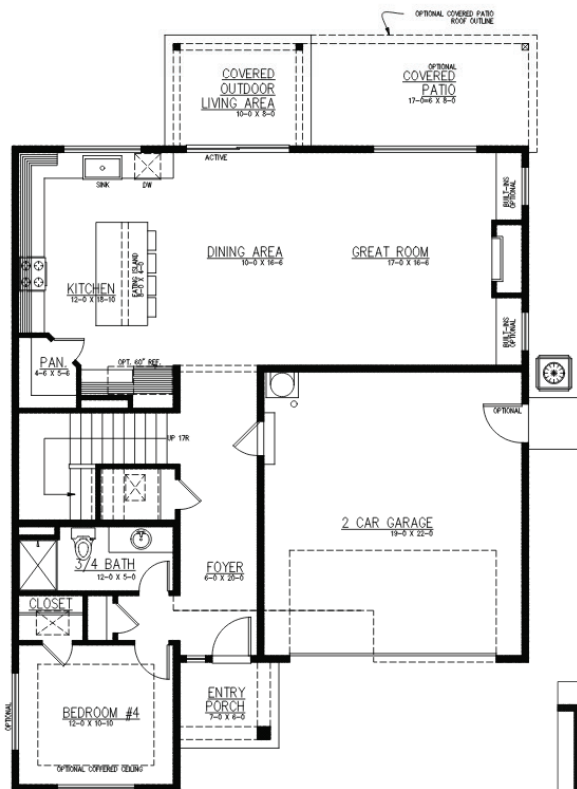

2586 Sq Ft. Firdrona Crest

4 Bedrooms | Leisure Loft | 2.75 Baths | Covered Outdoor Living | 2 Car Garage

Elevation A
Modern Farmhouse

1ST FLOOR

Elevation C
Craftsman

2ND FLOOR

OPT. PRIMARY BATH

JK MONARCH
FINE HOMES