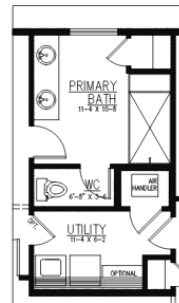

2586 Sq Ft. Firdrona Crest

4 Bedrooms | Leisure Loft | 2.75 Baths | Covered Outdoor Living | 2 Car Garage

Elevation A
Modern Farmhouse

1ST FLOOR

Elevation C
Craftsman

2ND FLOOR

OPT. PRIMARY BATH

JK MONARCH
FINE HOMES