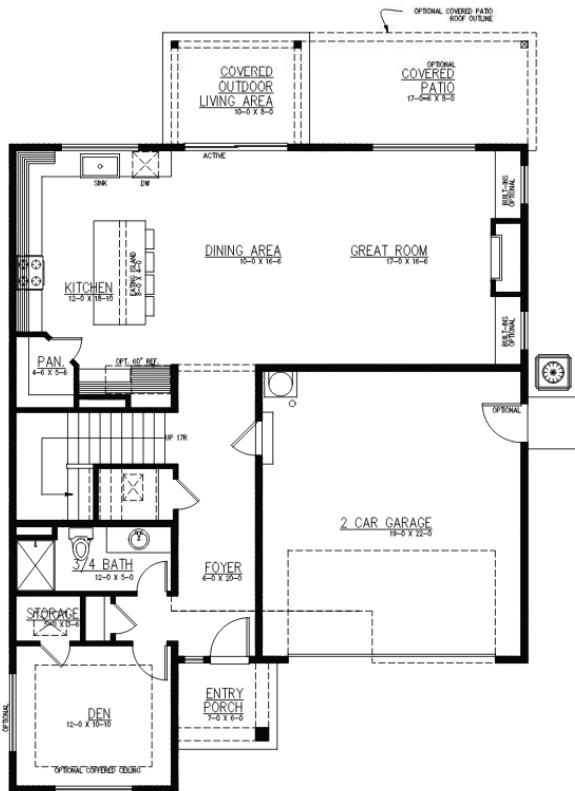

2586 sq Ft. Three Cedars

3 Bedrooms | Den | Leisure Loft 2.75 Baths Covered Outdoor Living | 2 Car Garage

Elevation A
Modern Farmhouse

1ST FLOOR

Elevation C
Craftsman

2ND FLOOR

OPT. PRIMARY BATH

JK Monarch seeks to constantly improve our homes, and to that end we reserve the right to change features, brand names, dimensions, architectural details, and designs. This document is for illustrative purposes and drawings are not to scale. Finishes, styles, and amenities shown may not be included, even under signed contract.