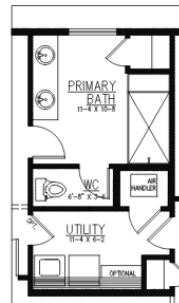

2586 sq Ft. Three Cedars

3 Bedrooms | Den | Leisure Loft 2.75 Baths Covered Outdoor Living | 2 Car Garage

Elevation A
Modern Farmhouse

1ST FLOOR

Elevation C
Craftsman

2ND FLOOR

OPT. PRIMARY BATH

JK Monarch seeks to constantly improve our homes, and to that end we reserve the right to change features, brand names, dimensions, architectural details, and designs. This document is for illustrative purposes and drawings are not to scale. Finishes, styles, and amenities shown may not be included, even under signed contract.