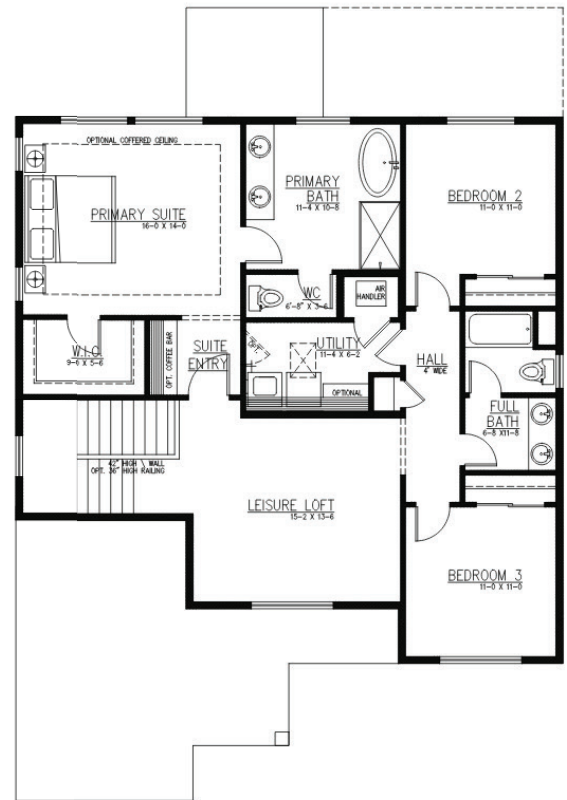

2586 sq Ft. Three Cedars

3 Bedrooms | Den | Leisure Loft 2.75 Baths Covered Outdoor Living | 2 Car Garage

Elevation A
Modern Farmhouse

1ST FLOOR

Elevation C
Craftsman

2ND FLOOR

OPT. PRIMARY BATH

JK Monarch seeks to constantly improve our homes, and to that end we reserve the right to change features, brand names, dimensions, architectural details, and designs. This document is for illustrative purposes and drawings are not to scale. Finishes, styles, and amenities shown may not be included, even under signed contract.