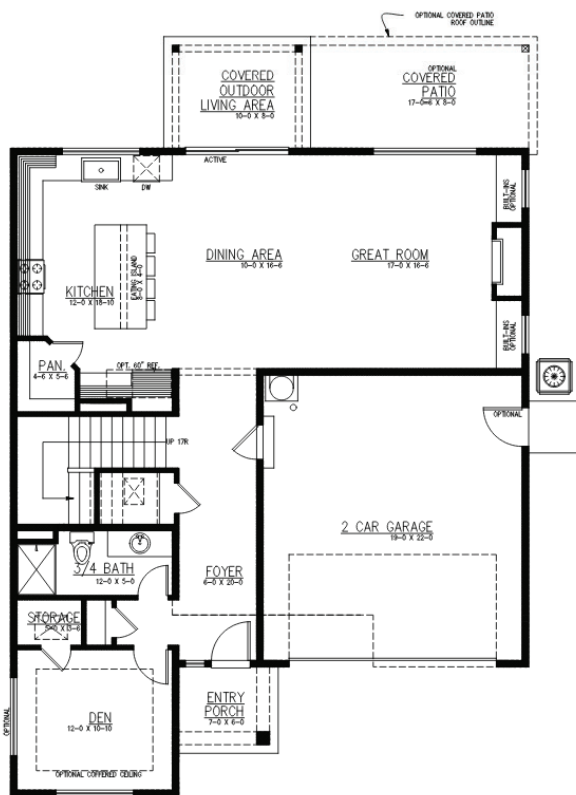

2586 Sq Ft. Firdrona Crest

3 Bedrooms | Den | Leisure Loft | 2.75 Baths | Covered Outdoor Living | 2 Car Garage

Elevation A
Modern Farmhouse

1ST FLOOR

Elevation C
Craftsman

2ND FLOOR

OPT. PRIMARY BATH

JK Monarch seeks to constantly improve our homes, and to that end we reserve the right to change features, brand names, dimensions, architectural details, and designs. This document is for illustrative purposes and drawings are not to scale. Finishes, styles, and amenities shown may not be included, even under signed contract.