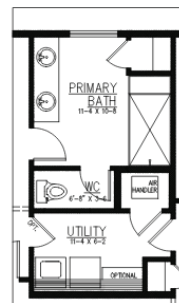

2586 Sq Ft. Firdrona Crest

3 Bedrooms | Den | Leisure Loft | 2.75 Baths | Covered Outdoor Living | 2 Car Garage

Elevation A
Modern Farmhouse

1ST FLOOR

Elevation C
Craftsman

2ND FLOOR

OPT. PRIMARY BATH

JK Monarch seeks to constantly improve our homes, and to that end we reserve the right to change features, brand names, dimensions, architectural details, and designs. This document is for illustrative purposes and drawings are not to scale. Finishes, styles, and amenities shown may not be included, even under signed contract.