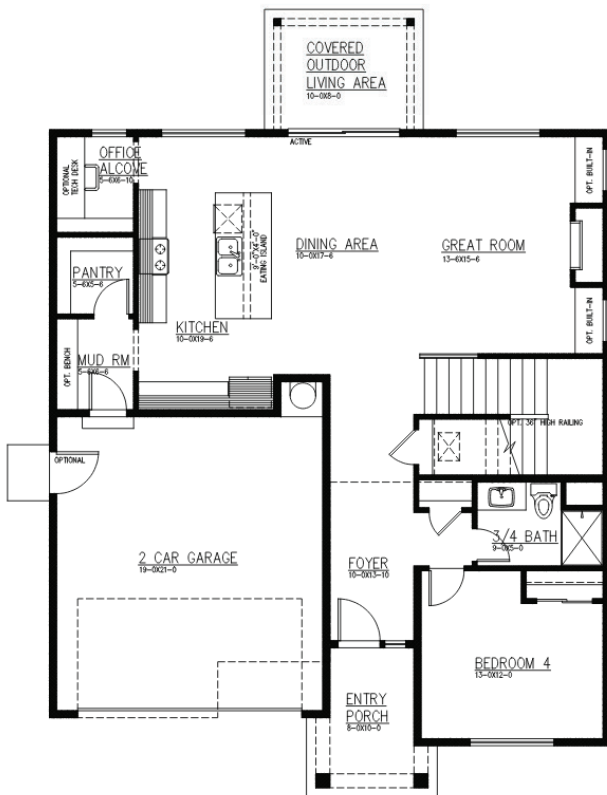

# 2462 Sq Ft. Firdrona Crest

4 Bedrooms | Office Alcove | 2.75 Baths | Covered Outdoor Living | 2 Car Garage

**Elevation A**  
Modern Farmhouse

1ST FLOOR

**Elevation C**  
Craftsman

2ND FLOOR

OPT. PRIMARY BATH