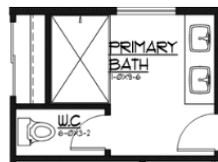

# 2462 Sq Ft. Firdrona Crest

4 Bedrooms | Office Alcove | 2.75 Baths | Covered Outdoor Living | 2 Car Garage

**Elevation A**  
Modern Farmhouse

1ST FLOOR

**Elevation C**  
Craftsman

2ND FLOOR

OPT. PRIMARY BATH