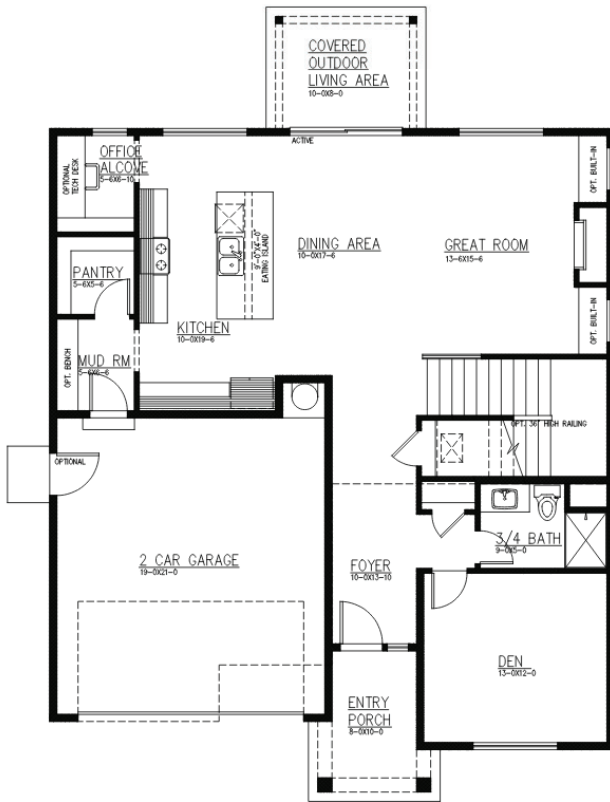

2462 Sq Ft. Firdrona Crest

3 Bedrooms | Den | Office Alcove | 2.75 Baths | Covered Outdoor Living | 2 Car Garage

Elevation A
Modern Farmhouse

1ST FLOOR

Elevation C
Craftsman

2ND FLOOR

OPT. PRIMARY BATH

JK Monarch seeks to constantly improve our homes, and to that end we reserve the right to change features, brand names, dimensions, architectural details, and designs. This document is for illustrative purposes and drawings are not to scale. Finishes, styles, and amenities shown may not be included, even under signed contract.