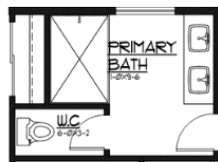

2462 Sq Ft. Firdrona Crest

3 Bedrooms | Den | Office Alcove | 2.75 Baths | Covered Outdoor Living | 2 Car Garage

Elevation A
Modern Farmhouse

1ST FLOOR

Elevation C
Craftsman

2ND FLOOR

OPT. PRIMARY BATH

JK Monarch seeks to constantly improve our homes, and to that end we reserve the right to change features, brand names, dimensions, architectural details, and designs. This document is for illustrative purposes and drawings are not to scale. Finishes, styles, and amenities shown may not be included, even under signed contract.