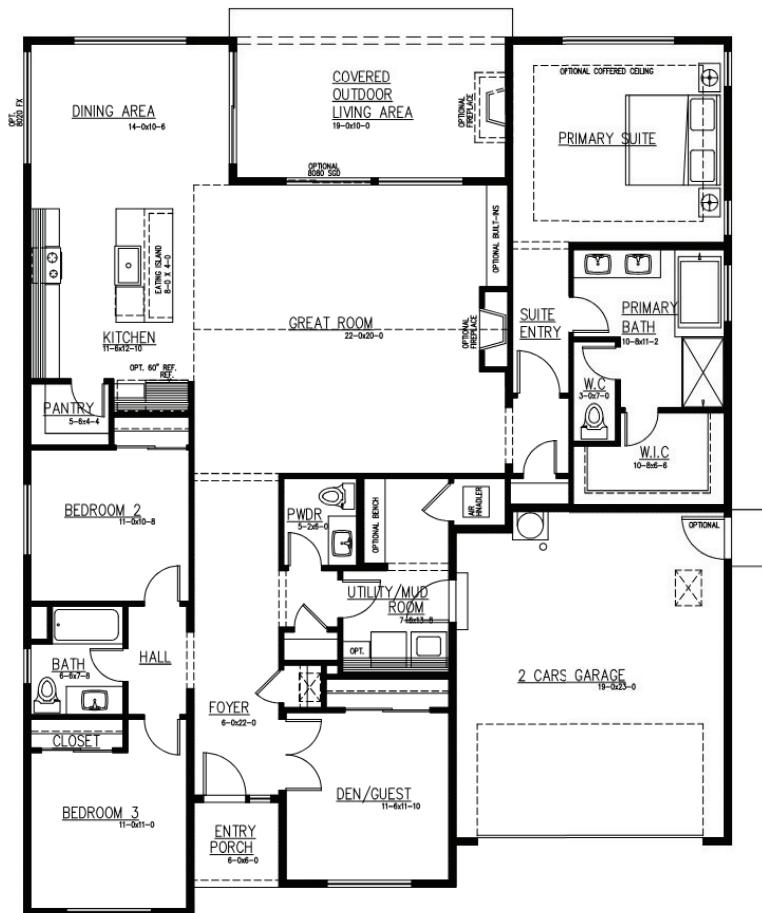

# 2286 Sq Ft. Firdrona Crest Lot 16

Rambler | 4 Bedrooms | 2.5 Bathrooms | Covered Outdoor Living | 2 Car Garage

**Elevation A**  
Modern Farmhouse

**Elevation C**  
Craftsman

RAMBLER

MASTER PLAN  
10/12/2023

JK Monarch seeks to constantly improve our homes, and to that end we reserve the right to change features, brand names, dimensions, architectural details, and designs. This document is for illustrative purposes and drawings are not to scale. Finishes, styles, and amenities shown may not be included, even under signed contract.