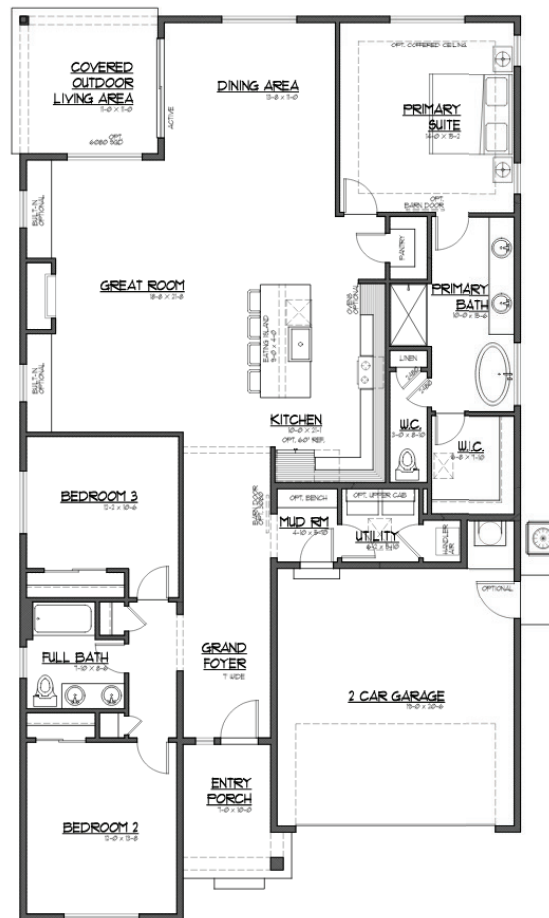

2091 Sq Ft. Firdrona Crest

3 Bedrooms | 1.75 Baths | Covered Outdoor Living | 2 Car Garage

Elevation A
Modern Farmhouse

Elevation C
Craftsman

RAMBLER

JK MONARCH
FINE HOMES

JK Monarch seeks to constantly improve our homes, and to that end we reserve the right to change features, brand names, dimensions, architectural details, and designs. This document is for illustrative purposes and drawings are not to scale. Finishes, styles, and amenities shown may not be included, even under signed contract.