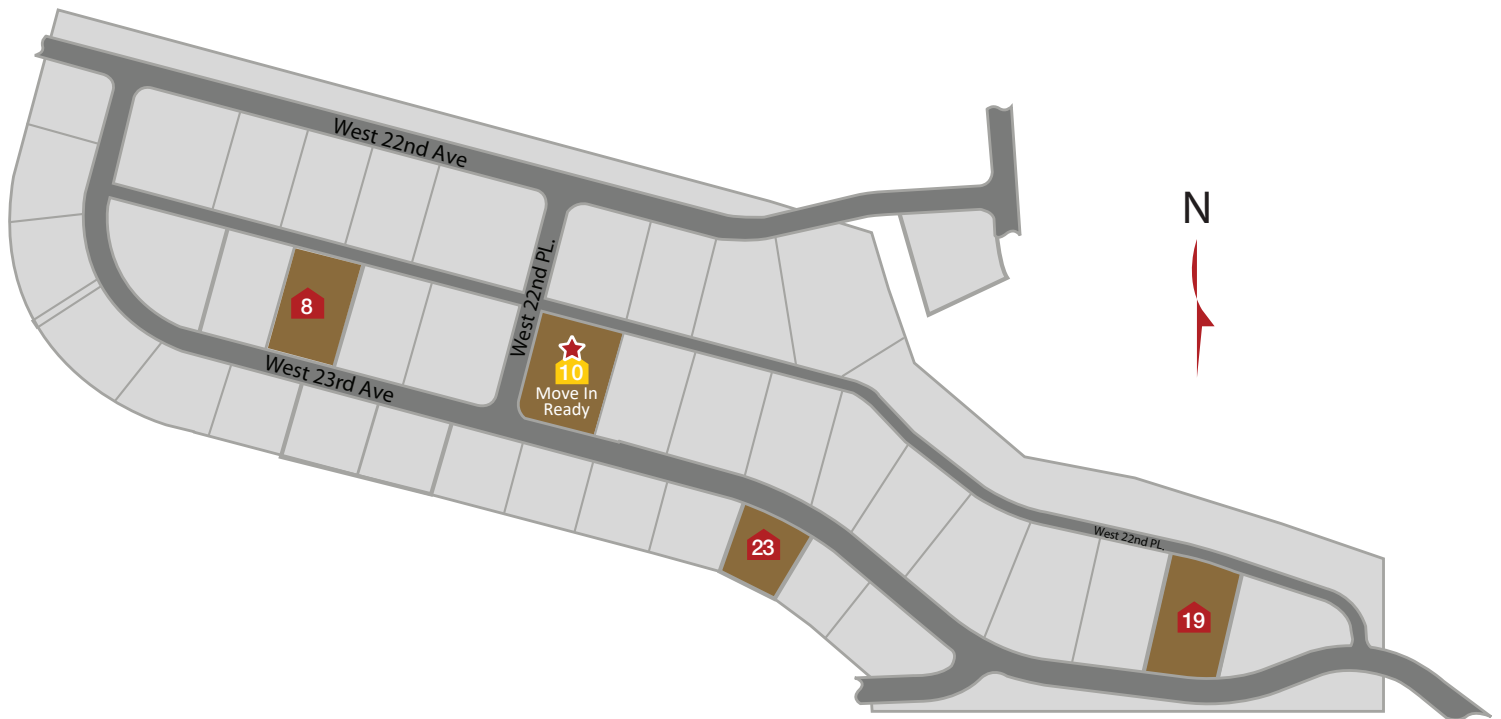

JK MONARCH
FINE HOMES

COMMUNITY PLAT MAP – SOUTHCLIFFE

-  Available Under Construction / Permitting
-  Available Presales
-  Sold Homes
-  Model Home
-  Move In Ready

Document last updated: Dec 19th, 2024