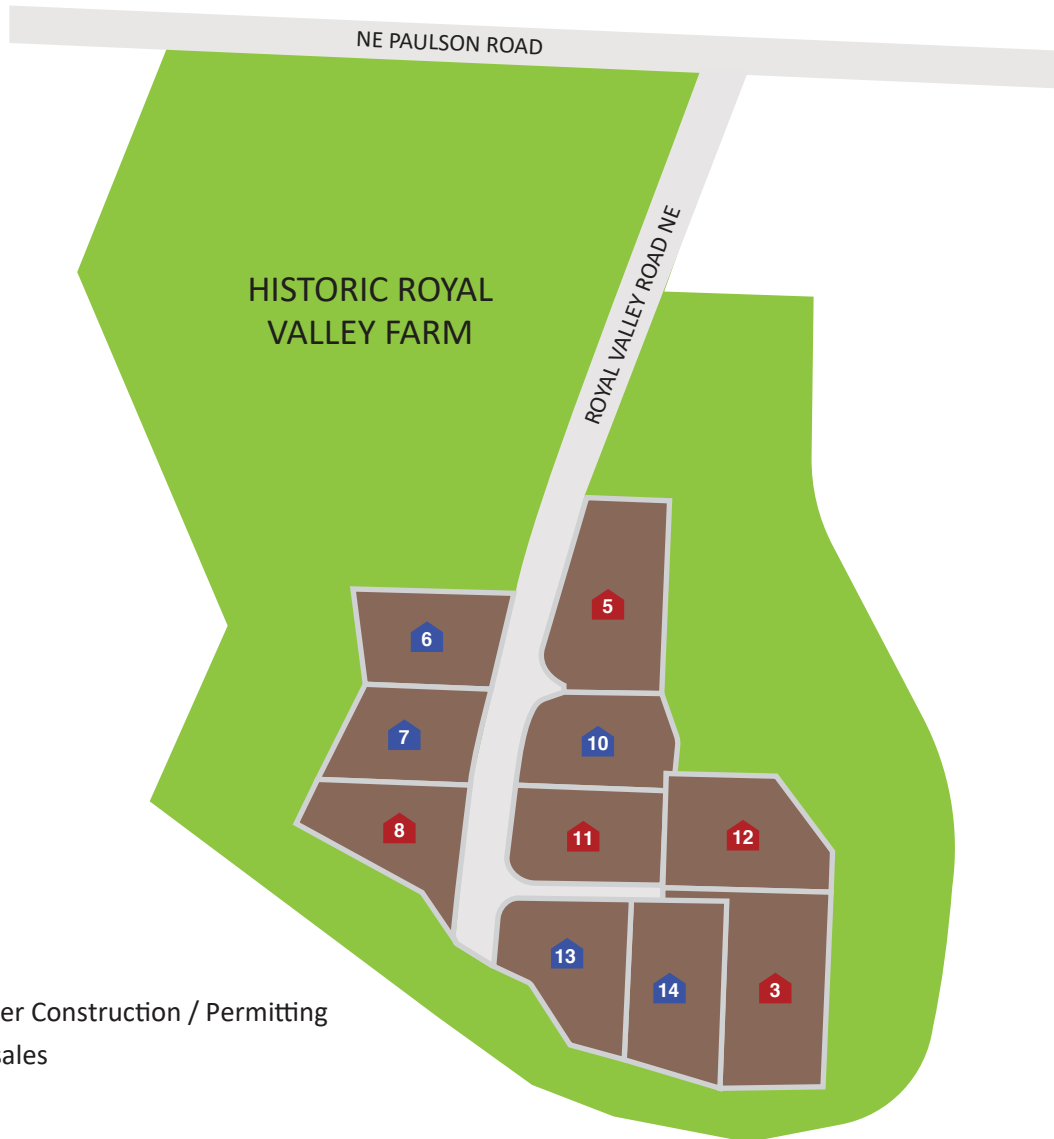

JK MONARCH
FINE HOMES

COMMUNITY PLAT MAP – ROYAL VALLEY FARM

-  Available Under Construction / Permitting
-  Available Presales
-  Sold Homes
-  Model Home
-  Move In Ready

COMMUNITY ADDRESS: 10373 Royal Valley Road NE