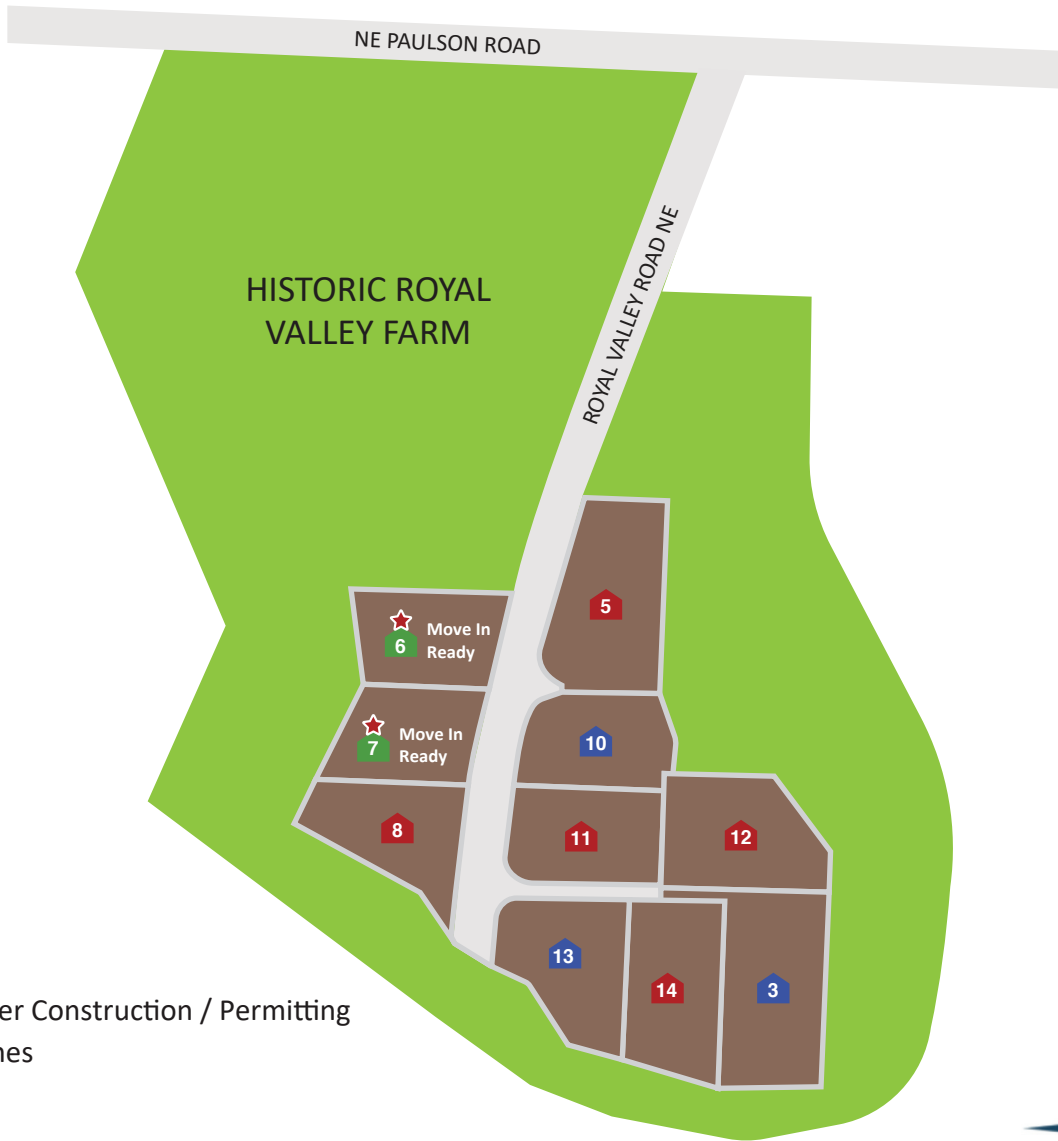

JK MONARCH
FINE HOMES

COMMUNITY PLAT MAP – ROYAL VALLEY FARM

- Available Under Construction / Permitting
- Available Homes
- Sold Homes
- Model Home
- Available Presales
- Move In Ready

COMMUNITY ADDRESS: 10373 Royal Valley Road NE