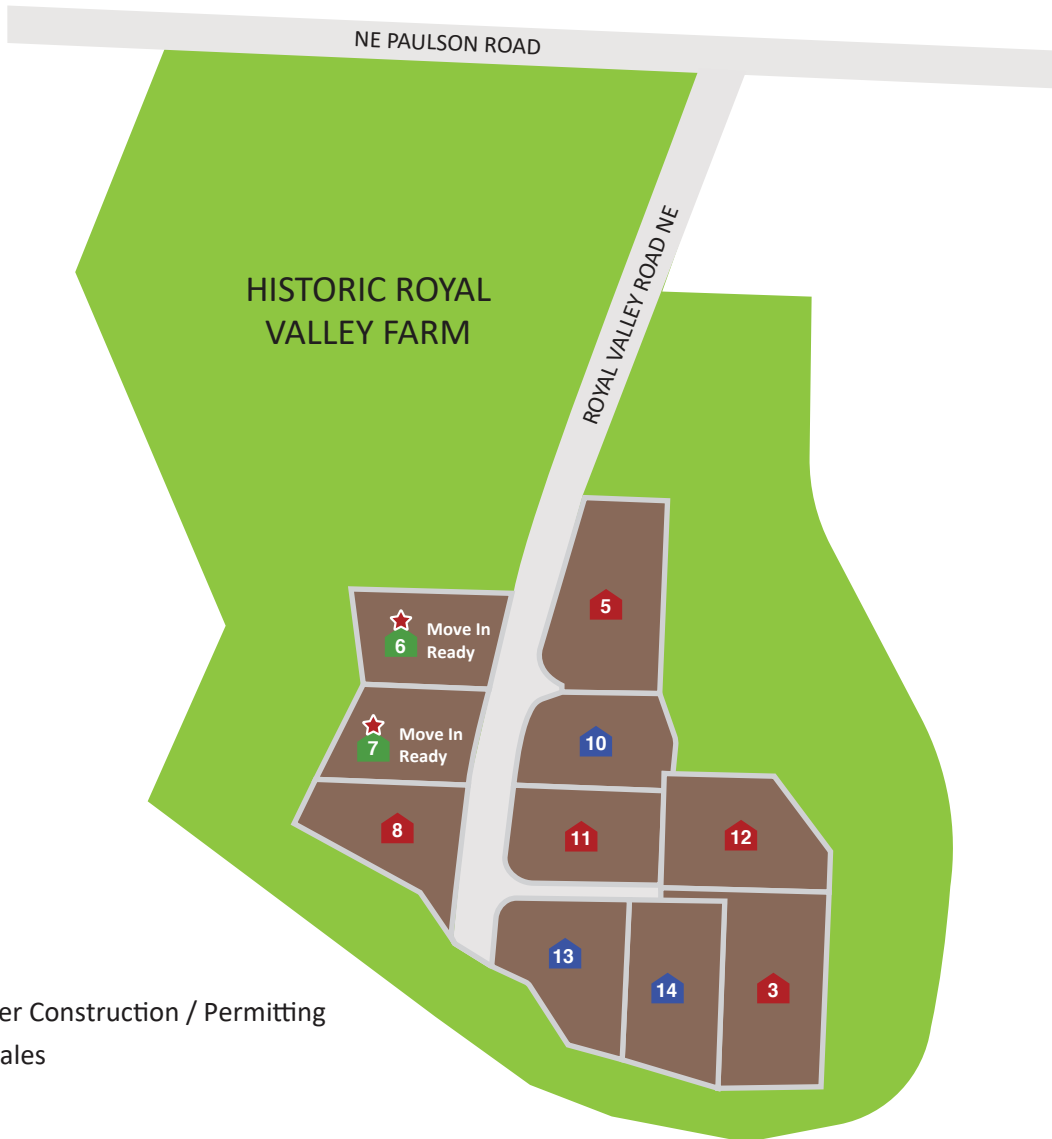

JK MONARCH
FINE HOMES

COMMUNITY PLAT MAP – ROYAL VALLEY FARM

-  Available Under Construction / Permitting
-  Available Presales
-  Sold Homes
-  Model Home
-  Move In Ready

COMMUNITY ADDRESS: 10373 Royal Valley Road NE