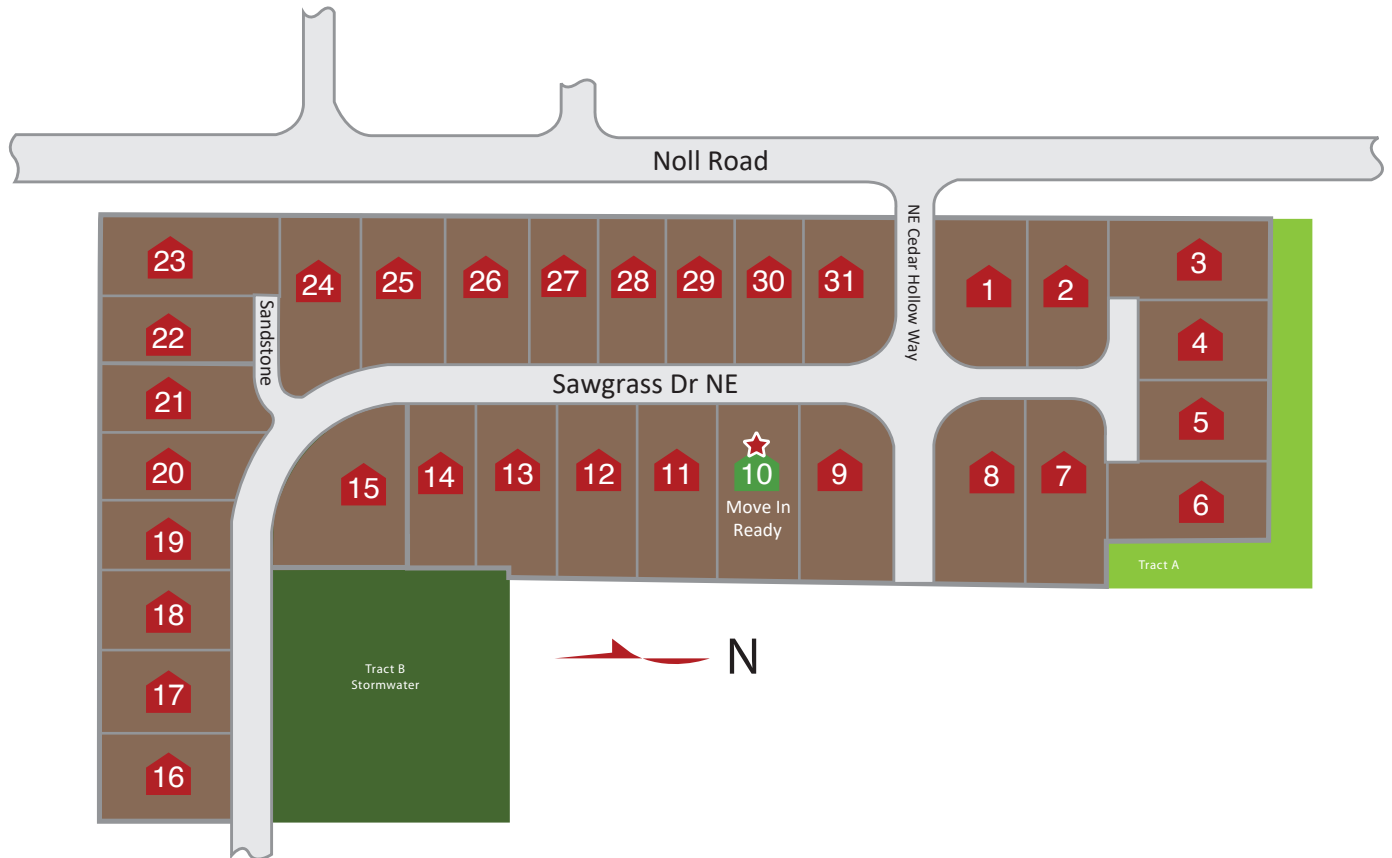

COMMUNITY PLAT MAP – NOLL TERRACE

-  Available Under Construction/Permitting
-  Available Presales
-  Sold Homes
-  Contingent
-  Model Home
-  Move In Ready

Document last updated: Dec 02nd, 2024

Open Hours-Thursdays: 1:00-4:00 pm
All other days: 12:00-4:00 pm